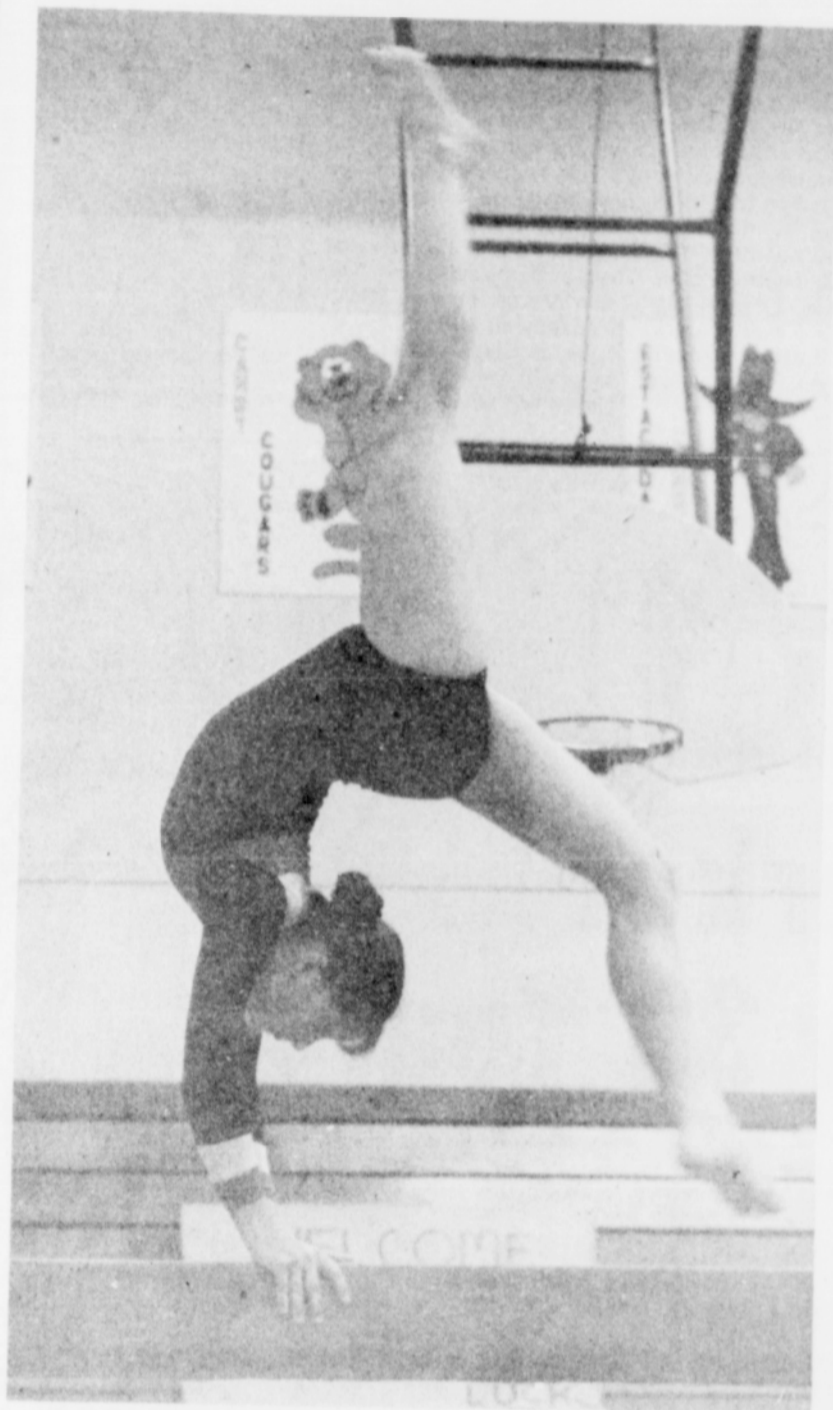

Gymnasts victorious

At left: Janice Hawkins does a front walkover on the balance beam. Above: Lori Bouck does the splits, also on the balance beam. Below, the team lines up for opening exercises against Canby. Pictured, from left to right, are

Chris Muff, Sandy Sexton, Lori Bouck, Kathy George, Janice Hawkins, Paula Hall, Kim Parmenter and Shelly Schalaht.

Pioneer cross country teams sweep home triangular meets

At left and above the boys and girls cross country teams begin their races in home triangular last week. Both teams finished first. Below, from left to right, are Gayle Roth, Darby Binder, Brad Tebo, Patty Groombridge and Shelby Dries.

Photos by Scott Newton