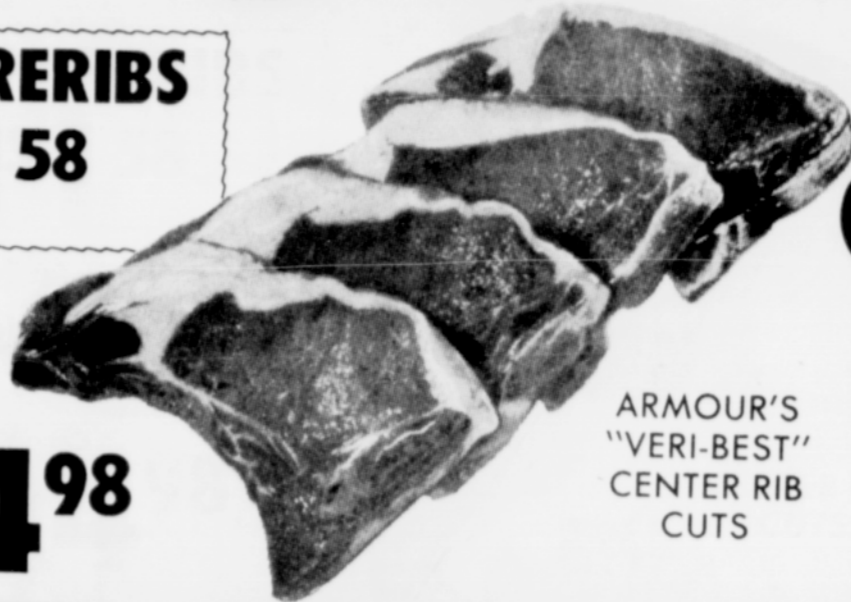

THRIFTWAY FEATURES ONLY USDA CHOICE BEEF

FRESH FRYERS
OREGON-GROWN
WHOLE BODIED
68¢
LIMIT: THREE LB.

OREGON GROWN
CUT-UP FRYERS
FRESH FROM LYNDEN FARMS
LIMIT: FIVE LB. **78¢**

Lynden FARMS
TENDERIZED
BEEF CUBE STEAK LB. **\$2.48**
MRS. SMITH'S
BEEF PATTIES 2 LB. PKG. **\$2.88**
ARMOUR'S
BONELESS TURKEY LB. **\$1.89**
TASTY
TURKEY CUTLETS LB. **\$1.98**
FRESH PACIFIC
RED SNAPPER LB. **\$1.48**

PORK SPARERIBS
COUNTRY STYLE
LB. **\$1.58**

BONELESS
NEW YORK STEAKS
USDA CHOICE BEEF
LB. **\$4.98**

PORK CHOPS
\$1.48
LB.

WESTERN FAMILY OR WILLAMETTE (WHITE)
AA Large Eggs
FIRST TWO DOZEN
DOZ. **58¢**
ADDITIONAL AT REG. PRICE