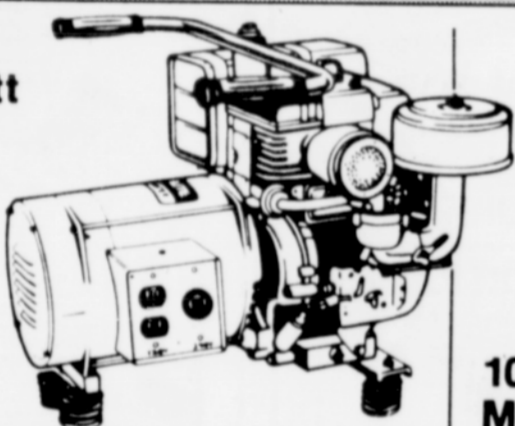

- 3 sq. roll approx. 300 sq. ft.

HOMELITE Big 3000 Watt Generator

- Operates:**
- Up to 1 1/2 HP motors
 - Televisions
 - Power Tools
 - Lights and more

599.99 Reg. 749.99 **SAVE 150.00**

- Single phase generator produces 3000 watts of AC power at 120 volts. +240 volt outlet.
- Air cooled 4 cycle gas engine plus automatic rewind starter with compression release #E3000.