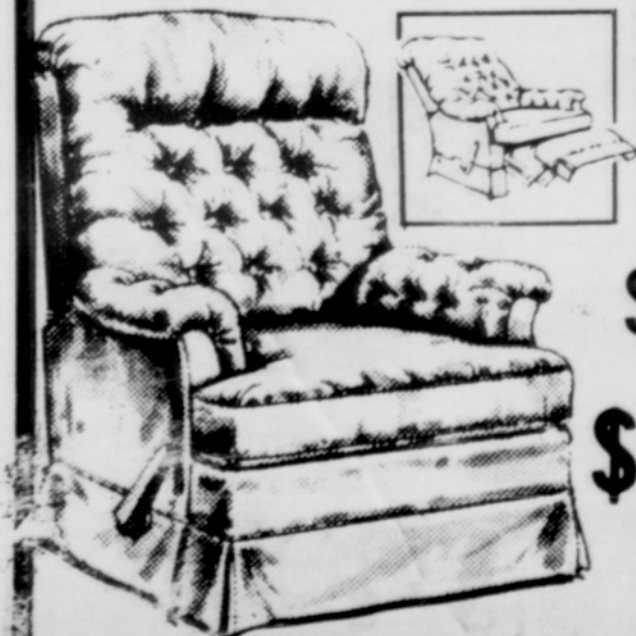

Holmans' CHAIR Spectaculars

LAY-A-WAY — NOW FOR CHRISTMAS

Lovely, luxurious, space-saving

Smart traditional styling with loose seat cushion. Attached button-tufted pillow back, kick-pleat skirting. Space saving feature requires only inches of wall clearance for full relaxing comfort.

SPECIAL!

\$399

Comfort at your fingertips

This chair opens to full reclining comfort, needing only inches of wall clearance. Button-tufted back, arm pillows and thick, reversible seat. Skirt has smart kick-pleats. Beautiful traditional styling.

SPECIAL!

\$337

1521 Wall Saver

This Wall Saver recliner can sit only inches from the wall. It combines the look of leather in carefree vinyl, chrome finished arms with thick padded arm rests, a big pillow headrest, and extra plump seating.