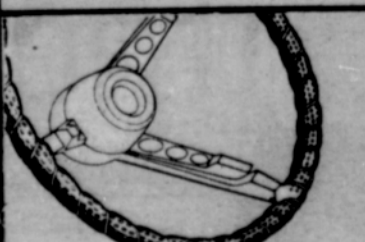

EYEGLOSS CADDY

Sale Price **66[¢]**
4 Days

Fits over sun visor; keeps sun glasses, eyeglasses in easy reach.

VISOR WALLET

Sale Price **77[¢]**
4 Days

Clear vinyl pocket slips over sun visor; holds maps, papers, notes.

523 Your Choice #549

**TIMING LIGHT
OR DWELL TACH**

Sale Price **9⁹⁸** Each

Burnout proof, shockproof; for 4-, 6-, 8-cyl. engines.

**STEERING
WHEEL GRIP**

Sale Price **1⁵⁸**

Leather-like covers, color selection. Fits most wheels.