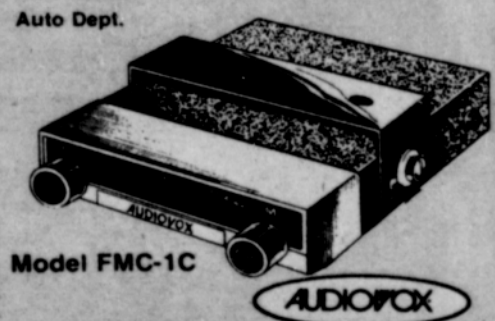

FM CONVERTER

Sale Price **13⁸⁸**

This compact FM converter changes an AM radio into an FM tuner. 12V. Save at Kmart.

82nd & DIVISION
2315 S.E. 82nd AVE.
S.E. 82nd & Division

GRESHAM
21830 E. BURRISIDE
S. 1st Avenue & North Main

HILLSBORO
1560 S.W. T.V. HWY.
S.W. 15th & S.W. Main St.

JANTZEN BEACH
17118 JANTZEN BEACH CNTR.
S. 1st & Interstate Bridge

MILWAUKIE
13750 S.E. JOHNSON ROAD
S.E. 10th & Route 224

PORTLAND
12350 N.E. SANDY BLVD.
N.E. Sandy Blvd. & 122nd

TUALATIN
7866 S.W. NYBERG ROAD
S. 5th Street & Nyberg Rd.

VANCOUVER
27111 N.E. ANDERSON RD.
N.E. Fourth Plain & Anderson