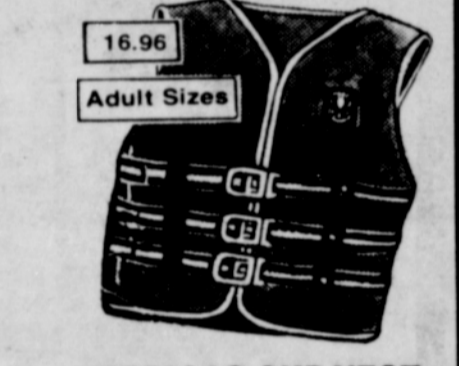

AMERICAS CUP VEST
Adult Sizes
Sale Price **16⁹⁶**
Safety flotation vest with nylon cover. 3 belt system.
CHILDREN'S VEST 9.97