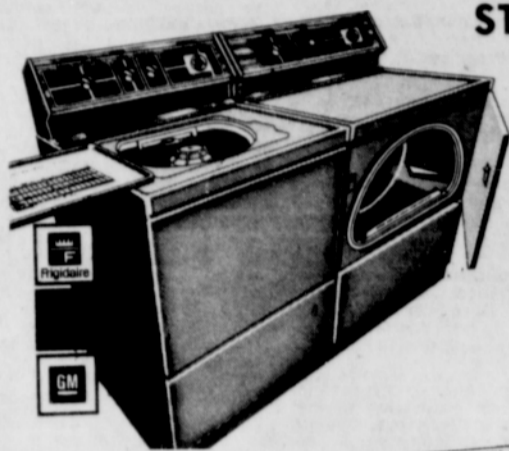

RIEGELMANN'S

Summertime Sale Event

Frigidaire

SAVE ON SCHOOL APPLIANCES

These appliances have full warranties.
SUPER PRICES ON THESE APPLIANCES UNTIL LIMITED STOCK IS GONE!!

FRIGIDAIRE. All our Jet Cone washers clean better than the best-selling brand's best washer.

SPECIAL SCHOOL PRICE