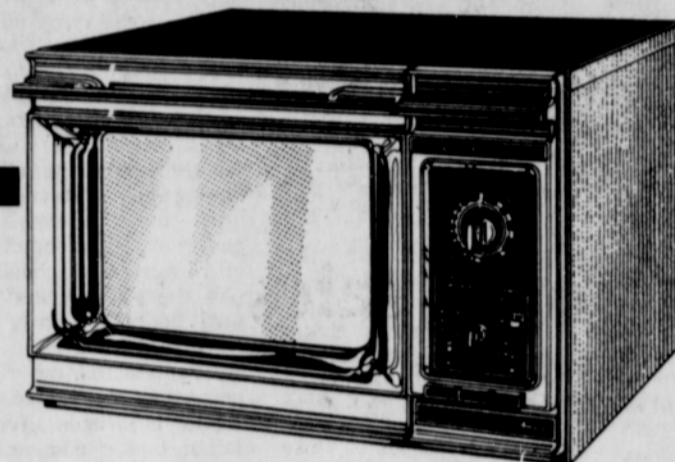

It's here!

The microwave oven that cooks meats to perfection!

MODEL RR-8

Amana Radarange
MICROWAVE OVEN

with Automatic Temperature Control System and Cookmatic Power Shift™

It's the breakthrough in microwave meat cookery everyone's been waiting for.

Amana's Automatic Temperature Control System cooks meats and many other foods to the temperature you select with remarkable accuracy. Gives you meats more moist and tender than ever before possible in a microwave oven. Enables you to cook food to desired temperature and hold at that temperature until you're ready. Lighted scale automatically shows actual temperature of food, as well as temperature you've selected.

Cookmatic Power Shift — lets you cook different foods at different speeds. Change cooking speeds instantly—even as you cook. Puts you in full control

Plus all these other quality Amana features:

- **875 watts of Cooking Power**—cooks almost everything in 1/4 the usual time.
- **A real energy saver!** Uses 50% to 75% less electricity than a conventional electric range.
- **Stainless steel interior**—won't rust or corrode.
- **Automatic defrost range** on Cookmatic Power Shift.
- **See-thru window and interior light.**
- **Pull-down door design**—easy entry from either side. Chrome-plated zinc diecast door.

SPECIAL SUMMER PRICE

Remember... if it doesn't say **Amana**, it's not a **Radarange** MICROWAVE OVEN