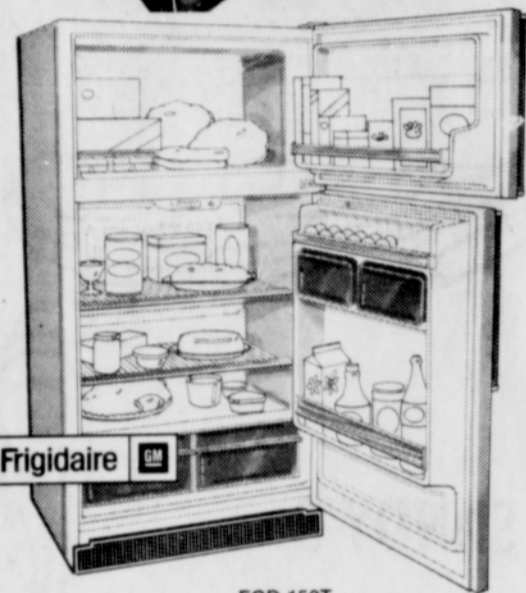

FCD-150T

Frigidaire 15.0 cu ft Economy Refrigerator

- Cycle-matic partial automatic defrosting system eliminates the messy, time-consuming chore of defrosting the fresh food compartment.