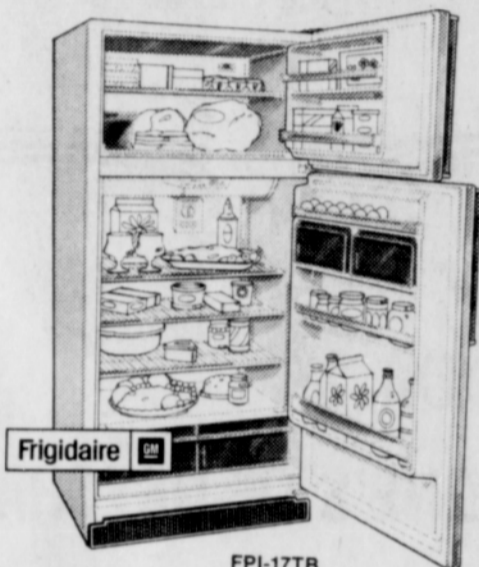

FPI-177B

Frigidaire 17.0 cu ft Refrigerator-Freezer

- 100% Frost-Proof convenience lets you forget the messy, time-consuming chore of defrosting.
- Twin Vegetable Hydrators provide ample storage for fruits and vegetables including full stalks of celery.

SPECIAL SUMMER PRICE