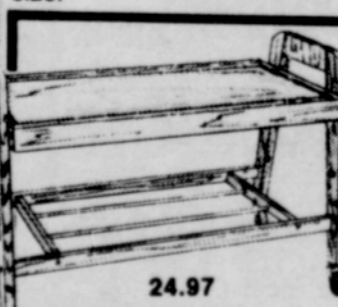

HEAVY DUTY 5 CYCLE DRYER
Sale Price 4 Days Only **\$194**

3 temps. Perma Press cool down cover. Available in colors. Dryer cord included.

• **TV STAND**
Sale Price **24.97**
Hardwood stand

• **SWIVEL TOP**
Sale Price **\$23**
Polystyrene stand. *Screwdriver required for assembly.