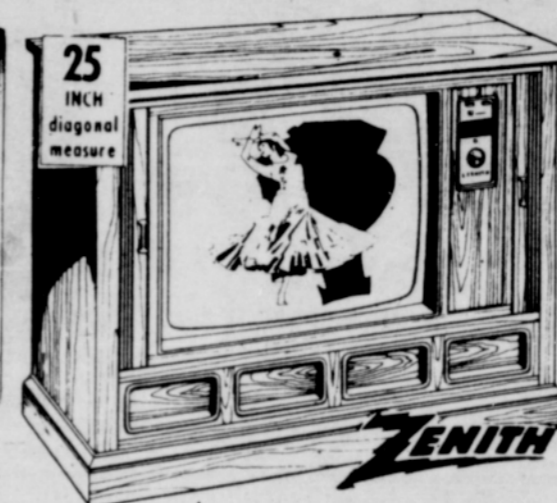

• **TV CART**
Sale Price **7.66**
*Unassembled in carton. Fits 19" b&w TV.

• **TV CART**
Sale Price **7.66**
Unassembled in carton

ZENITH MINI-WEDGE STEREO
Sale Price 4 Days Only **\$248**

Zenith® Mini-wedge with hi filter to reduce noise and distortion. AM/FM stereo 8 tr. tape player and recorder. Precision record changer.

TRANSITIONAL STYLE CONSOLE
Sale Price 4 Days Only **\$598**

Has color sentry automatic picture control system. Electronic tuning system solid state chassis. Antique oak cabinet. Full to the floor, base with concealed casters.