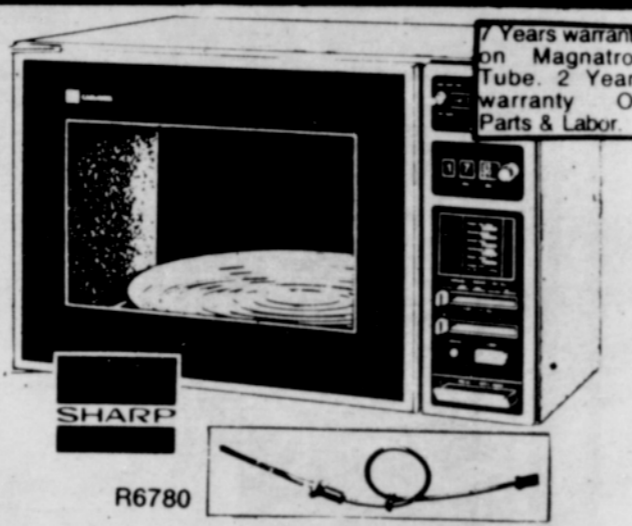

DELUXE CAROUSEL MICROWAVE
Sale Price 4 Days Only **$397**

Has temperature probe and 60 minute digital timer clock, 650-watts. Recipe book. 1.3 cu. ft.