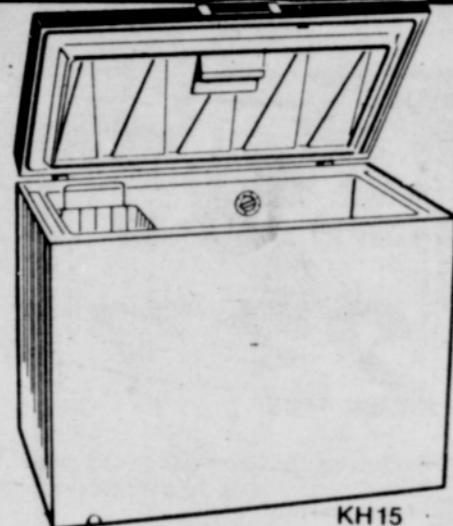

Full 2nd Year Service Contract ONLY \$10

QUALITY DRYER
\$207

Standard capacity 2 cycles with cool down care. 3 drying selections. Porcelain enamel finish drum.

PORTABLE DISHWASHER
\$213

Convertible dishwasher can be built in later. 3 cycle wash selection, and multi-level wash action.

NO-FROST REFRIGERATOR
\$474

20.8 cu. ft. with 6.96 cu. ft. freezer space, three adjustable shelves, two vegetable pans and adjustable meat keeper.

17.6 CU. FT. REFRIGERATOR
\$344

Includes 4.65 cu. ft. freezer. Door storage. Has power saver switch. 30 1/2" wide 66" high. Storage basket at bottom. No charge for delivery in local trade area.