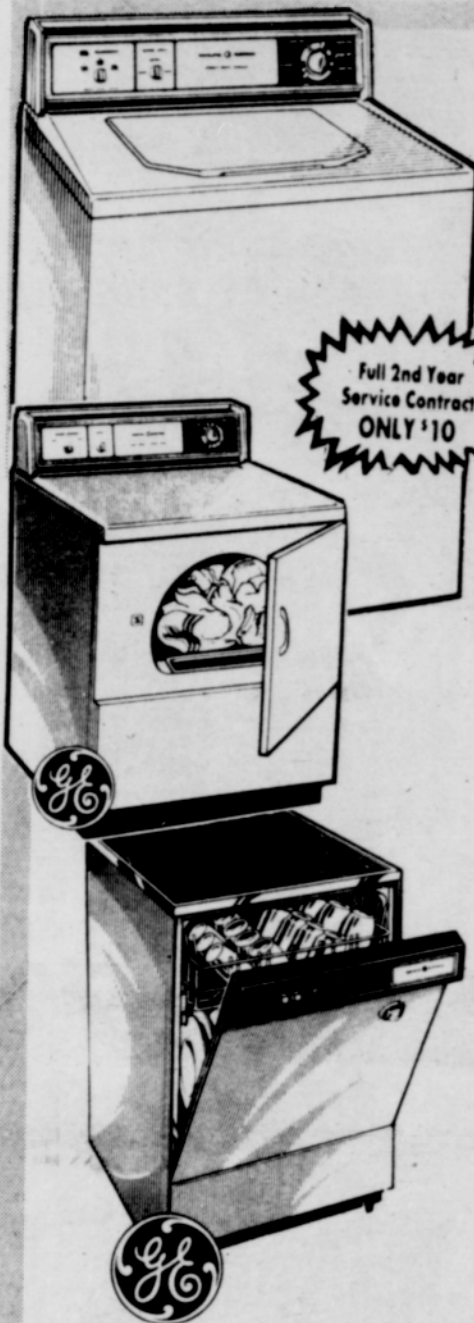

PORTLAND KMARTS OPEN DAILY 10-10; SAT. 10-9; SUN. 10-7
VANCOUVER KMART OPEN DAILY 10-10; SAT. 10-9; SUN. 10-6

Kmart SUMMER

WED., THURS.,
FRI., SAT. SALE

PRICE BUSTERS