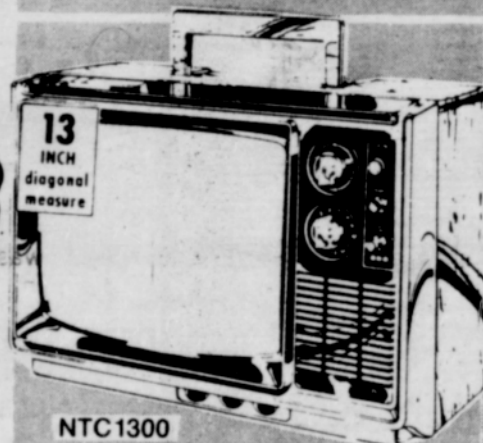

FM/AM/FM stereo receiver with built in 8 track player/recorder. Turn table and 2 "thruster" speakers.

AC/DC B&W T.V.
\$124

Goes anywhere and plays anywhere. 100% solid state reliability. Low power consumption.

B & W PORTABLE
\$108

Quick on aluminized picture tube one button brightness, contrast color. Dipole antenna.

PORTABLE COLOR
\$228

Features the finest elements for clear bright reception. Quick start picture tube. Earphone jack.

TABLE COLOR
\$348

Auto fine tuning one-gun picture tube. Sigma 500 chassis. 1 year parts and labor.

REMOTE CONTROL
\$398

Quintrex II® inline color portable with remote control tuning. Quick on picture tube.