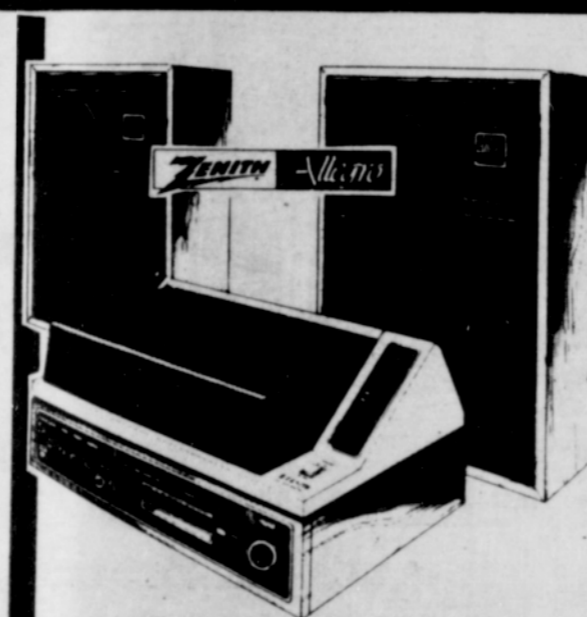

HEAVY DUTY 5 CYCLE DRYER
Sale Price 4 Days Only **\$194**

3 temps. Perma Press cool down cover. Available in colors. Dryer cord included.

• **TV STAND**
Sale Price **24.97**
Hardwood stand

• **SWIVEL TOP**
Sale Price **\$23**
Polystyrene stand. *Screwdriver required for assembly.

• **TV CART**
Sale Price **7.66**
*Unassembled in carton. Fits 19" b&w TV.

• **TV CART**
Sale Price **7.66**
Unassembled in carton

ZENITH MINI-WEDGE STEREO
Sale Price 4 Days Only **\$248**

Zenith® Mini-wedge with hi filter to reduce noise and distortion. AM/FM stereo 8 tr. tape player and recorder. Precision record changer.

TRANSITIONAL STYLE CONSOLE
Sale Price 4 Days Only **\$598**

Has color sentry automatic picture control system. Electronic tuning system solid state chassis. Antique oak cabinet. Full to the floor, base with concealed casters.