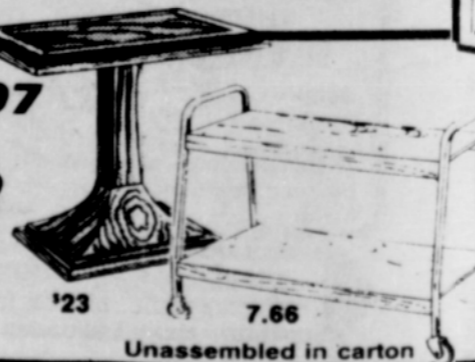

HEAVY DUTY 5 CYCLE DRYER
Sale Price 4 Days Only **\$194**

3 temps. Perma Press cool down cover. Available in colors. Dryer cord included.

• **TV STAND**
Sale Price **24.97**
Hardwood stand

• **SWIVEL TOP**
Sale Price **\$23**
Polystyrene stand. *Screwdriver required for assembly.

• **TV CART**
Sale Price **7.66**
*Unassembled in carton. Fits 19" b&w TV.

• **TV CART**
Sale Price **7.66**
Unassembled in carton

ZENITH MINI-WEDGE STEREO
Sale Price 4 Days Only **\$248**

Zenith® Mini-wedge with hi filter to reduce noise and distortion. AM/FM stereo 8 tr. tape player and recorder. Precision record changer.