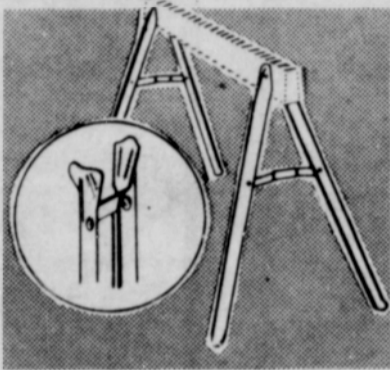

DOORBUSTERS

GRIP HORSE BRACKETS

Sale Price **5⁷⁷** Pr.

30" enameled-steel legs will hold up to 1,500 lbs. with cross-piece*. *Not included

BATHROOM EXHAUST FAN

Changes air 8 times per hr. in 45 sq. ft. Self-clean damper. **8⁷⁷**

Steel Tool Organizer included with each set of steel legs as bonus

PAIR OF WORK BENCH LEGS

Steel legs assemble to 32 1/4 x 20 1/2" size. Save. **14⁶⁶**

NAIL POWER® 11-OZ.* PANEL ADHESIVE

Sale Price **68¢** Tube

Strong adhesive for attaching dry wall, furring strips and wall paneling. Save at K mart. *Net wt.

1-PC. STEEL BRACKET FOR 3 SHELVES

Sale Price **76¢**

Steel "Z" bracket fastens to wall and is designed to hold three 12-inch shelves. Save.