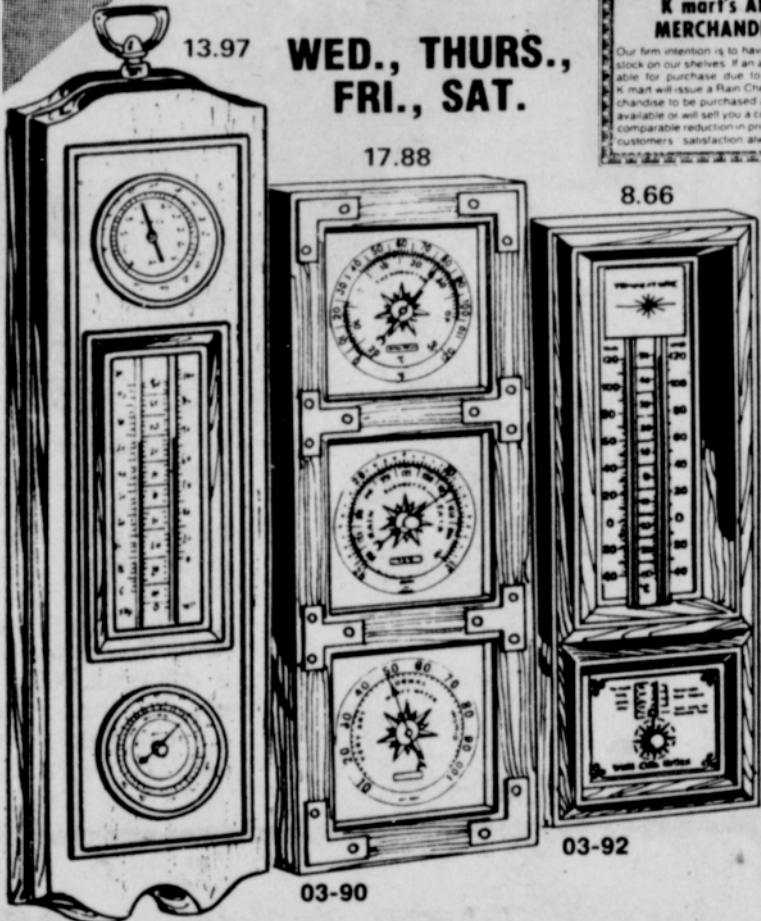

PORTLAND KMARTS OPEN DAILY 10-10; SAT. 10-9; SUN. 10-7
VANCOUVER KMARTS OPEN DAILY 10-10; SAT. 10-9; SUN. 10-6

Sunburst of Discounts

13.97

WED., THURS.,
FRI., SAT.

17.88

8.66

K mart's ADVERTISED MERCHANDISE POLICY
Our firm intention is to have every advertised item in stock on our shelves. If an advertised item is not available for purchase due to any unforeseen reason, K mart will issue a Rain Check on request for the merchandise to be purchased at the sale price whenever available or will sell you a comparable quality item at a comparable reduction in price. Our policy is to give our customers satisfaction always.

03-89 3-WAY DESK WEATHER STATION
Sale Price — 4 Days Only **8.66**
Thermometer, barometer and humidity meter in streamlined base. Pedestal base. Metal dials. 9 1/4" long.

INDOOR/OUTDOOR WEATHER
Sale Price — 4 Days Only **13.97**
Thermometer for indoors, outdoors. Plus humidity meter. Simulated walnut wood finish. Over 20" long.

3-WAY WALL WEATHER STATION
Sale Price — 4 Days Only **17.88**
Barometer, thermometer, humidity meter in simulated walnut grain. 5" spun golden metal dials. 21" tall.