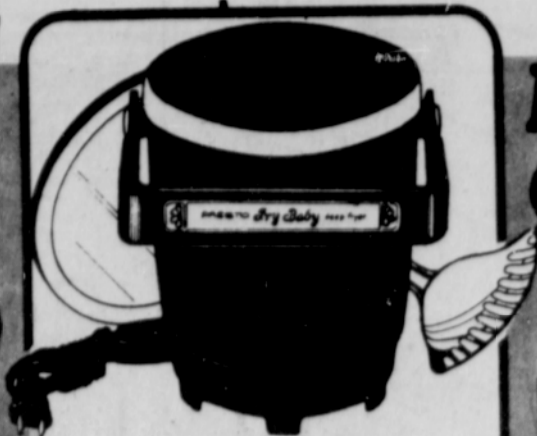

## Libbey 8 Piece Beverage Sets

Reg. 8.99 Per Set

your choice **\$5.99** per 8 piece set

- A. Libbey Somerset 8 pc. Beverage Set  
• 13 oz. capacity • Tawny colored glass with fresh look of hand painted flowers
- B. Libbey Rose Etching 8 pc. Beverage Set  
• 10 oz. beverage glass for all occasions • Will enhance even the most formal dinner setting
- C. Libbey Owl Tree 8 pc. Beverage Set  
• 8-12 oz. tumblers

## Presto Fry Baby Deep Fryer

**\$14.99**

Reg. \$19.99

- Electric deep fryer fries with only 2 cups of cooking oil • 1 or 2 servings in minutes
- Snap-on lid • Stores oil • Perfect frying temperature automatically • Non-stick hard surface coating inside and out • Perfect for singles, couples, students, anyone #FBD1