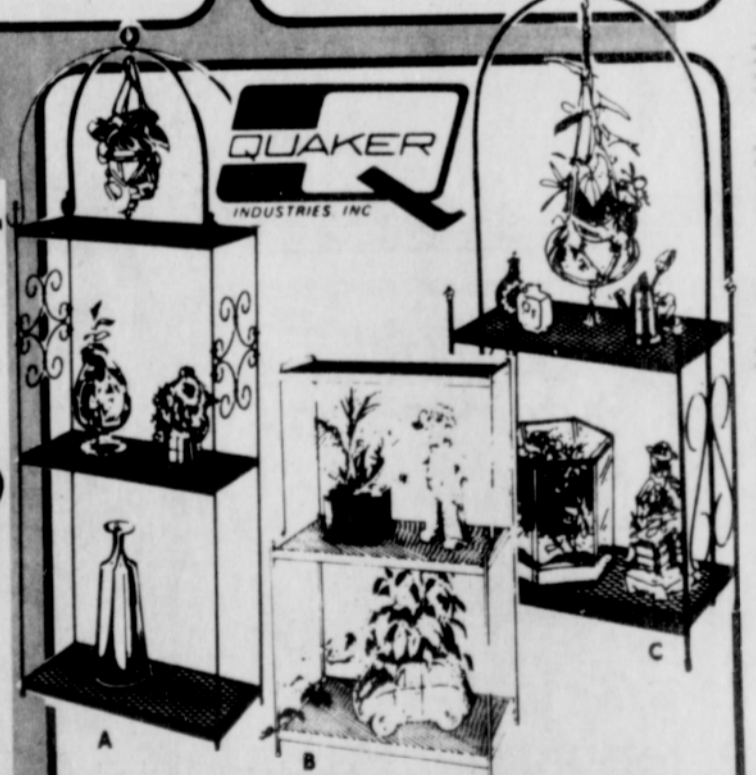

### Wenzel Adventurer 9'x12' Tent

Reg. \$119.99

**\$89.99**

- Sewn in floor, outside metal frame • Insect proof zippered door • Comfortably sleeps 5 or more • Flame resistant treated material

Sporting Goods Sections