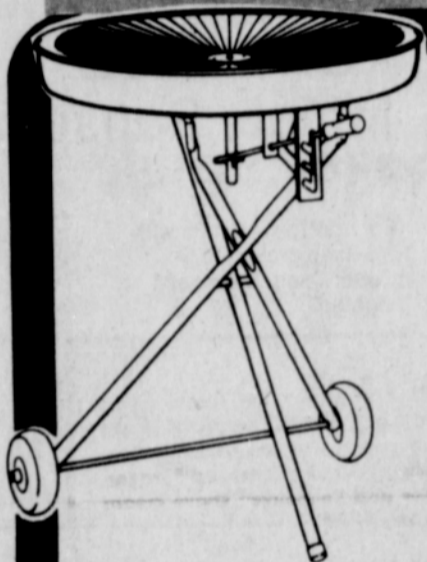

## Buddy L 24" Portable Brazier

- 24" deep bowl, beaded rim • 4 position grid adjuster
- Tubular folding tripod legs with wide track wheels
- Assembly required #2325X

Variety Sections

**\$9.99** SAVE \$5