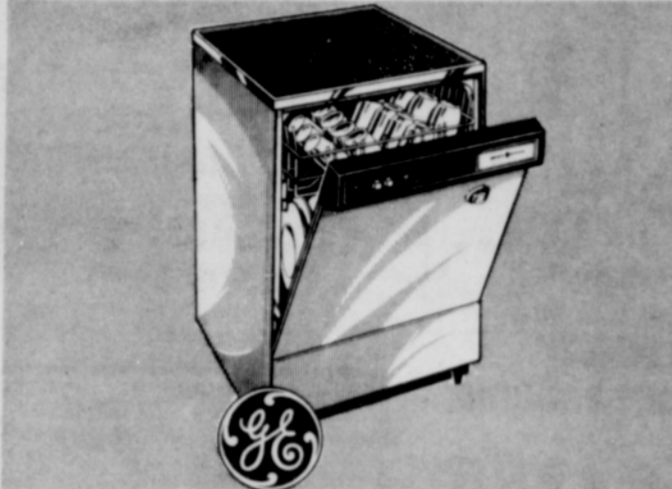

G.E.® PORTABLE DISHWASHER

Sale Price **$213**

Convertible dishwasher can be built in later. 3-cycle wash selection, and multi-level wash action. Sound insulated.