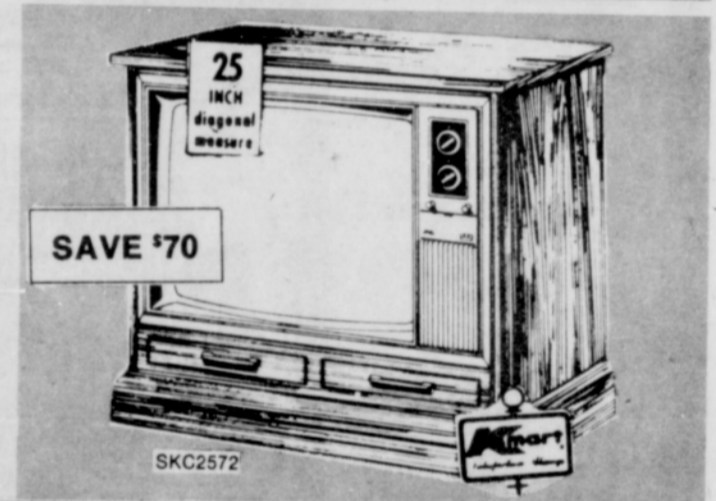

2.2 CU. FT. COMPACT REFRIGERATOR

Sale Price **$99**

2 tray and adjustable thermostat. With freezer compartment. Door storage.

COMPACT MICROWAVE OVEN

Sale Price **$368**

Carousel turntable for even cooking. Variable cooking cycles. 8 cu. ft. cavity size.

Whirlpool Estate SERIES

Full 2nd Year Service Contract ONLY $10

20 CU. FT. UPRIGHT FREEZER

Sale Price 4 Days Only **$354**

Super storage door, adjustable temperature control, four full width shelves, textured steel door, power saving switch. Available in white, avocado & harvest gold.

Whirlpool Estate SERIES

Full 2nd Year Service Contract ONLY $10

WHIRLPOOL® NO-FROST REFRIG.

Sale Price 4 Days Only **$394**

17 cu. ft. unit has separate freezer. Both sections are no-frost. Porcelain enameled interior. Power saving heater switch. Super storage door with full width shelves.

ELECTROPHONIC® MATCHED COMPONENT SYSTEM

Sale Price 4 Days Only **$398**

AM/FM stereo receiver with 15 watts per channel. 8 track "Memory" recorder. Record player, 3 way speakers and cassette deck.

SOUNDESIGN® DELUXE MODULAR STEREO

Sale Price 4 Days Only **$248**

AM/FM stereo receiver with 8 track tape player, cassette recorder and professional record changer. Speakers included.

STURDY T.V. CART

Sale Price **7⁶⁶**

Walnut-grain aluminated wood shelves. Swivel casters.

STYLISH T.V. CART

Sale Price **24⁸⁸**

Not for T.V.'s only. Simulated wood & wicker polystyrene.