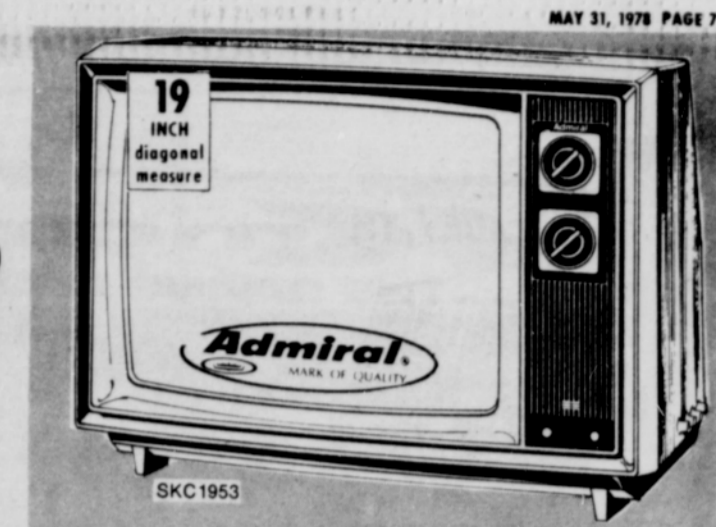

ADMIRAL® TABLE COLOR T.V.

Sale Price **$298**

Low energy consumption and long lasting reliability In-line picture tube. Equal Ease VHF-UHF tuning. Automatic fine tuning. Dipole antenna.