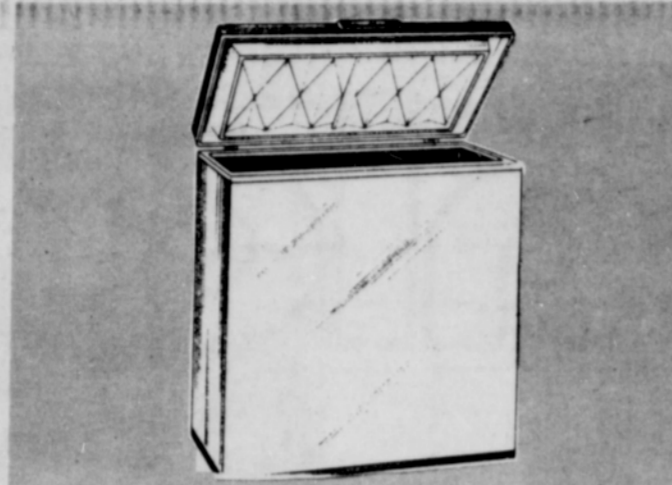

Kmart THE SAVING PLACE

WEDNESDAY, THURSDAY, FRIDAY, SATURDAY

HOME DELIVERY INCLUDED

LFA6380

Whirlpool Estate SERIES

Full 2nd Year Service Contract ONLY $10

NO EXTRA CHARGE FOR COLOR APPLIANCES 2ND-YR. FULL-SERVICE CONTRACT ONLY $10

WHIRLPOOL® HEAVY DUTY DRYER

THREE CYCLE AUTOMATIC WASHER

Sale Price **$208**

Sale Price **$259**

3 dry settings (high/low & air) 3 dry cycles. End of cycle signal. Electrical cord included. Custom Dry Control. Full width hamper door.

Large capacity washer. Features 4 wash/rinse energy saving water temps. Super Surgilator® agitator.

- NO EXTRA CHARGE FOR COLOR WHEN AVAILABLE
- CREDIT TERMS AVAILABLE UPON APPROVAL
- SECOND YEAR FULL SERVICE CONTRACT $10

COMPACT FREEZER

Sale Price **$198**

8 cu. ft. compact freezer holds 282 lbs. Fits almost anywhere. Counter balanced wood grain top.