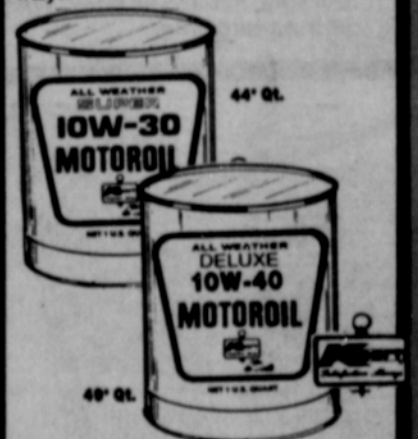

Kmart® MOTOR OIL

10W30 **44¢** QT. 10W40 **49¢** QT.

10W30 CASE..... 10.56
10W40 CASE..... 11.76

BEAVERTON
3955 S.W. MURRAY BLVD.
(TUAL VALLEY HWY & MURRAY BLVD.)

GRESHAM
21830 E. BURNSIDE
(S.E. BURNSIDE & NORTH MAIN)

MILWAUKIE
13750 S.E. JOHNSON RD.
(S.E. 82ND & ROUTE 204)

PORTLAND
12350 N.E. SANDY BLVD.
(N.E. SANDY BLVD. & 123RD)

TUALATIN
7655 S.W. NYBERG ROAD
(S SALEM HWY & NYBERG RD.)

VANCOUVER
2711 N.E. ANDRESEN RD.
(N.E. FOURTH PLAIN & ANDRESEN)

NO. SALEM
4875 PORTLAND RD. N.E.
(S SALEM HWY & PORTLAND RD.)

SO. SALEM
2470 MISSION S.E.
(S.E. MISSION & 25TH)