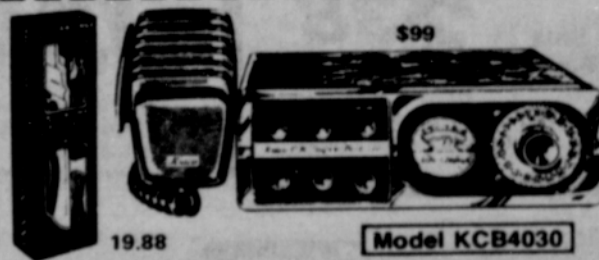

$99

19.88

Model KCB4030

40-CHANNEL CB RADIO SALE

Sale Price — 4 Days Only

Compact. Noise limiter switch. Our 28.88, AM/FM/CB Retractable Antenna 19.88

$99