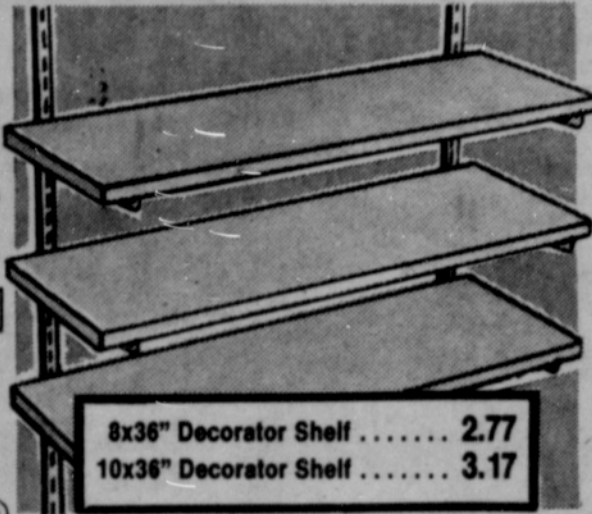

## DECORATOR SHELVES

Sale Price

**1.97**  
8x24"

Rich walnut-tone print on durable particle-board shelves. Design the unit to meet your storage needs. Save.

8x36" Decorator Shelf ..... 2.77  
10x36" Decorator Shelf ..... 3.17