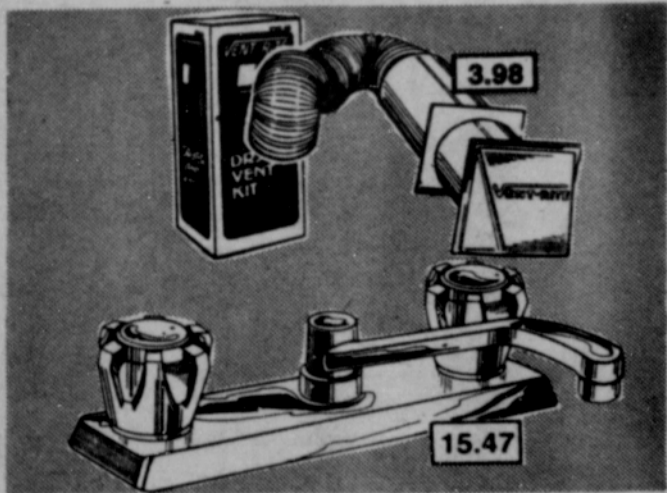

## DECOLON® 9x12' RUG

Sale Price **13.44**

Room-size rug of rugged vinyl in attractive patterns.