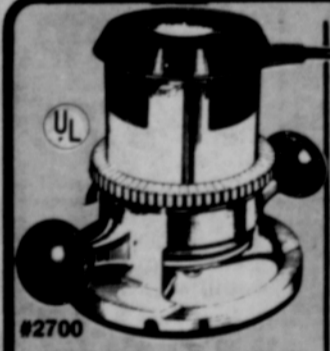

Acrylic latex stain that covers beautifully, cleans up easily and lasts!

Reg. \$2.49
1 Gallon

***1.99**

Hardware Helpers

**SHOPMATE
ROUTER**

Route and groove for fancy wood cutting and trimming. Depth adjustable to 1 inch, built-in shaft lock.