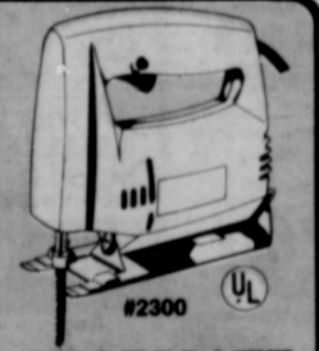

Acrylic latex stain that covers beautifully, cleans up easily and lasts!

Reg. \$2.49
1 Gallon

***1.99**

Hardware Helpers

**SHOPMATE
ROUTER**

Route and groove for fancy wood cutting and trimming. Depth adjustable to 1 inch, built-in shaft lock.

Regular \$47.99

***39.99**

**SHOPMATE
GRINDER**

5 inch bench grinder with fine and coarse grit wheels. Illuminated work area, rubber shock mounts and more.

Regular \$36.99

***29.99**

**SHOPMATE
SABRE SAW**

Double insulated, cuts wood or metal. Includes general purpose wood cutting blade, 2.5 amp motor.

Regular \$14.99

***12.99**

**Arco
WHIZZ-DISC**

Silicone carbide cutting wheel and sanding disc. Fits electric drills.

Reg. \$3.99

***2.99**

Reg. 29c
Pack

19c
Pack

**Motocross
TOOL BOX**

Features a lift-out tray, black oxide draw bolt and handle. 19" long, 7 1/2" high and deep.

Reg. \$9.99

***7.99**

**Assorted Picture
HANGERS**

Holds pictures securely to wall. Assorted sizes, 1 pound to 10 pound sizes.