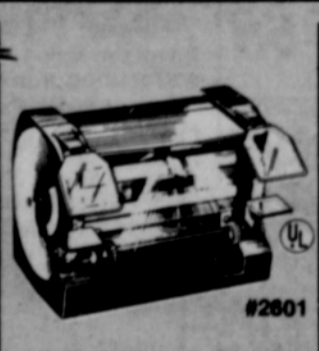

Acrylic latex stain that covers beautifully, cleans up easily and lasts!

Reg. \$2.49
1 Gallon

***1.99**

Hardware Helpers

**SHOPMATE
ROUTER**

Route and groove for fancy wood cutting and trimming. Depth adjustable to 1 inch, built-in shaft lock.

Regular \$47.99

***39.99**

**SHOPMATE
GRINDER**

5 inch bench grinder with fine and coarse grit wheels. Illuminated work area, rubber shock mounts and more.

Regular \$36.99

***29.99**

**SHOPMATE
SABRE SAW**

Double insulated, cuts wood or metal. Includes general purpose wood cutting blade, 2.5 amp motor.