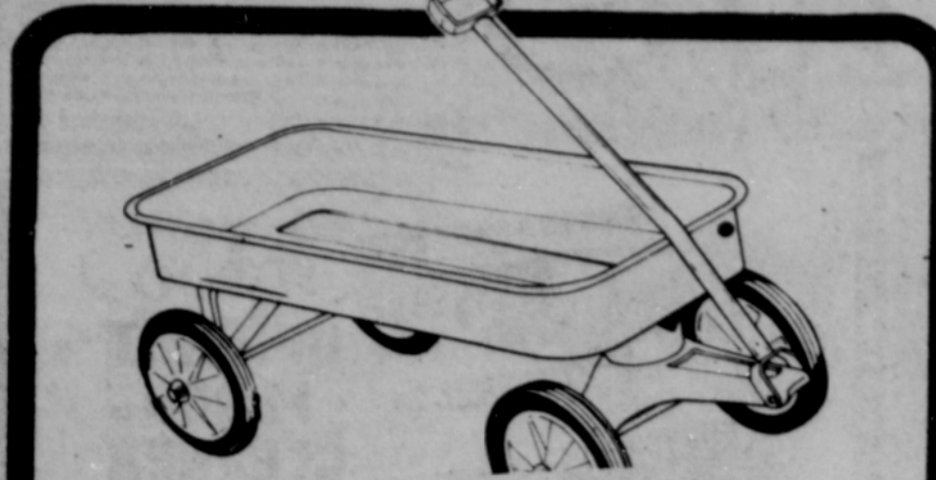

WED., THURS., FRI., SAT.

13-INCH RED WAGON
 Sale Price 4-Days Only **16⁸⁸**

Baked on finish, sturdy frame and handle, hard rubber wheels. Other sizes available.

Boys', Girls',
 Men's and Ladies'
26" 3-SPEED

Sale Price **64⁸⁸**

Lightweight 21" frame. Dual caliper brakes

MOTORCROSS

Sale Price **60⁸⁸**

20" with coaster brake. Shop now.

20" HI-RISE
 Sale Price **47⁸⁸**

Twin arch frame. Coaster brake. Save.

10" TRIKE
 Sale Price **13⁴⁷**