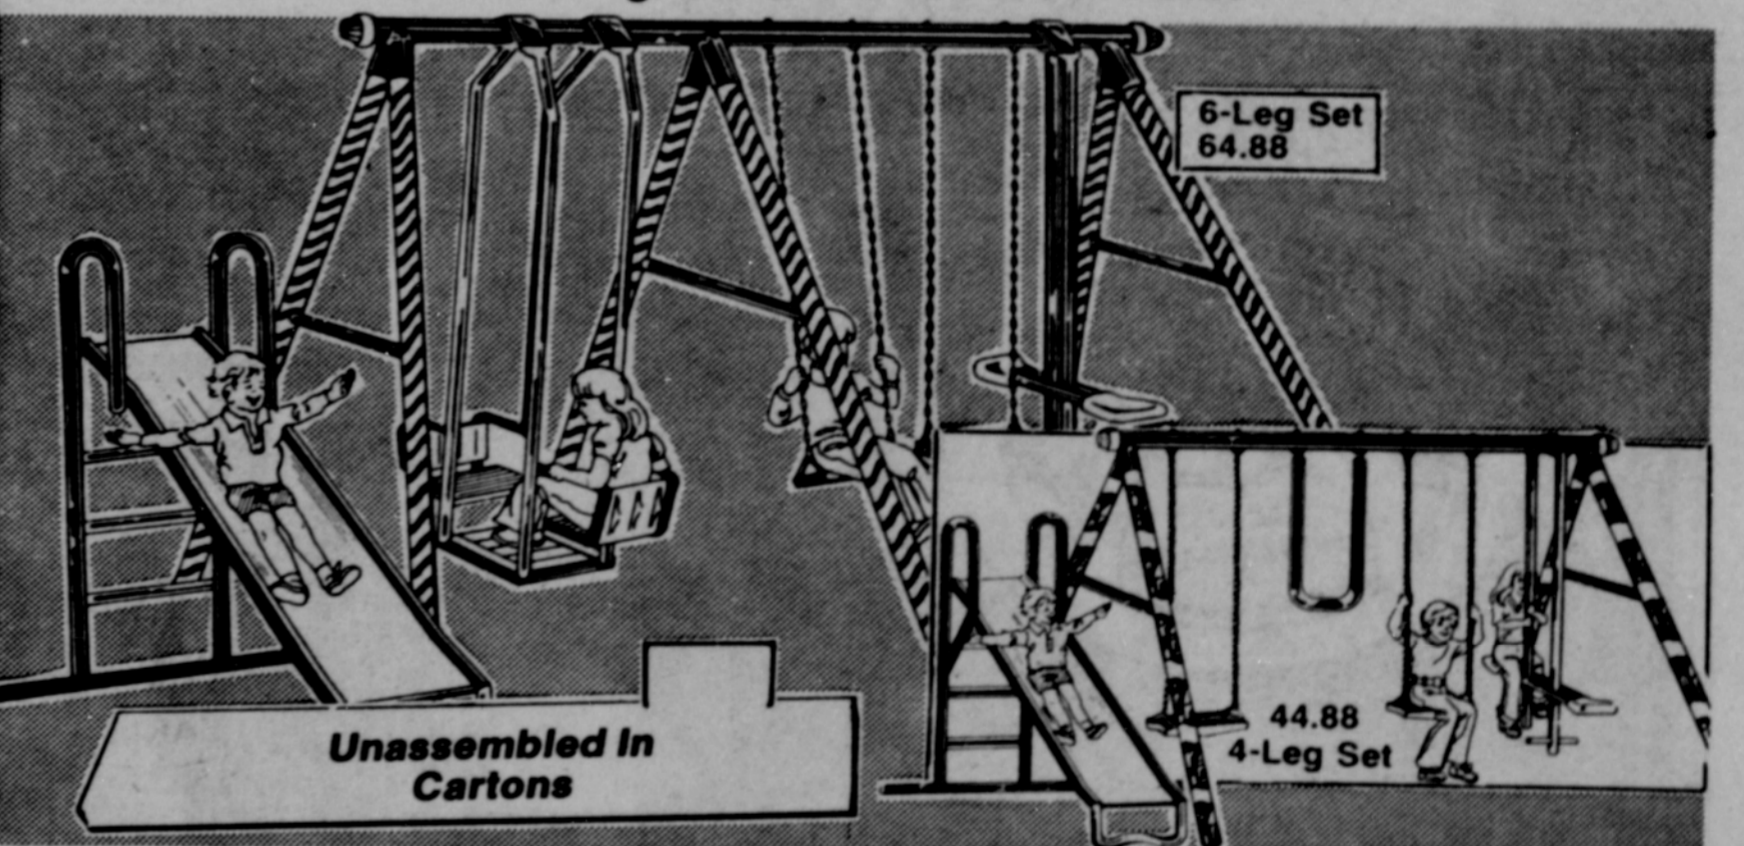

6-Leg Set 64.88

Unassembled In Cartons

44.88 4-Leg Set

SUMMERTIME BACKYARD PLAY GYM SETS

Sale Price **64⁸⁸** 6-Leg Set

Sale Price **44⁸⁸** 4-Leg Set

Strengthen young muscles with a sturdy gym set that includes a lawn glider for 2, tandem sky scooter, 2 swings and a slide. Frame of brown, green, gold 2" steel tubing. Save at K mart.

Hours of athletic fun for youngsters. Set includes free-standing slide, 2 non-tilt swings with plastic seats, trapeze, sky scooter. Frame of colorful 2" steel tubing. Shop at K mart.