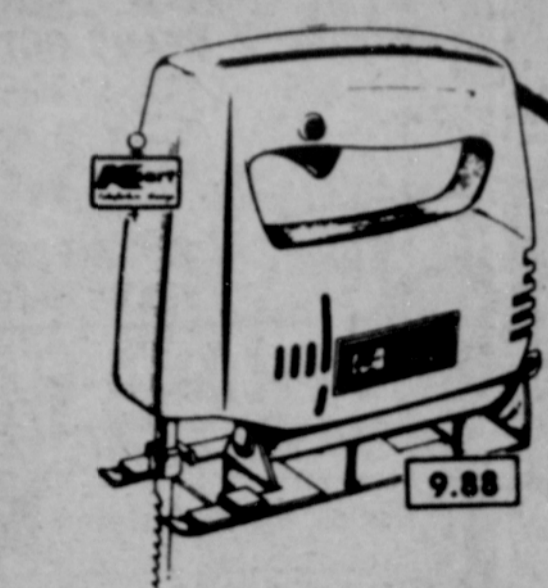

Shop Tool Specials

| | | | |
|--------------------------|-------|-------------------------|-------|
| METAL SAW | 97¢ | 50-FT. EVANS STEEL TAPE | 3.88 |
| HORSE BRACKET | Each | SUREFORM® METAL FILE | 3.47 |
| STEEL HANDLE CLAW HAMMER | 5.47 | ARROW® STAPLE GUN | 9.96 |
| ALL-PURPOSE SOLDER GUN | 11.88 | 'BIG JOHN' TOOL RACK | 1.57 |
| SET OF 5 SCREWDRIVERS | 2.27 | SWINGLINE® NAIL GUN | 14.88 |
| HEAVY-DUTY TOOL BOX | 7.88 | | |

- | | |
|--|------|
| A. Ivory Colored Plastic Switch Plate | 16¢ |
| B. Ivory Colored Plastic Outlet Plate | 16¢ |
| C. Pack of 25 Ramax Staples | 26¢ |
| D. Single Pole Switch | 34¢ |
| E. Grounded Double Outlet | 44¢ |
| F. 2-Inch Steel Switch Box | 48¢ |
| G. Pack of 25 Med. Wire Nuts | 48¢ |
| H. Sturdy Porcelain Ceiling Fixture | 68¢ |
| I. 4-Inch Steel Box And Adjustable Bar | 1.18 |
| J. 50-Pk. 14/2 Ramax Wire With Ground | 4.58 |
| K. 100-Ft. 16/36JT Extension Cord | 8.96 |

SINGLE SPEED KMART JIG SAW

Sale Ends Sat.
 Double insulated for your safety. One general purpose blade included.

9.88

VARIABLE SPEED 3/8" ELECTRIC DRILL

Sale Ends Sat.
 Produces up to 1000 RPM. Speed lock. Quality 3/8" KMART drill. SAVE.