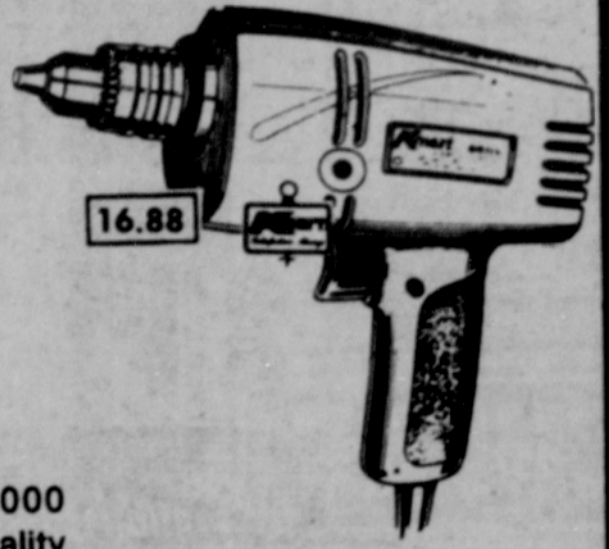

SINGLE SPEED KMART JIG SAW

Sale Ends Sat.
 Double insulated for your safety. One general purpose blade included.

9.88

VARIABLE SPEED 3/8" ELECTRIC DRILL

Sale Ends Sat.
 Produces up to 1000 RPM. Speed lock. Quality 3/8" KMART drill. SAVE.