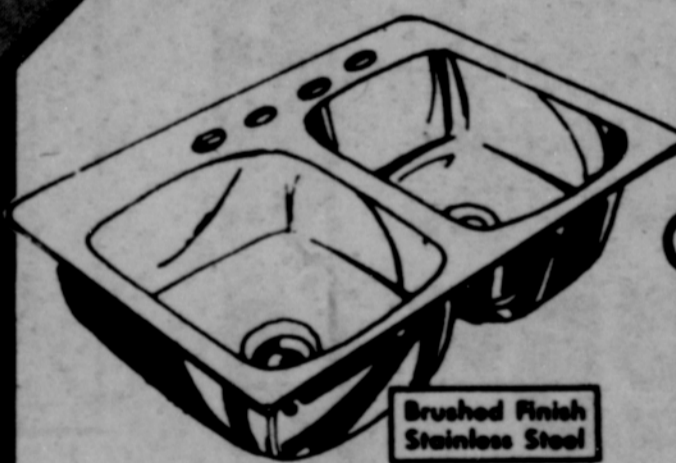

10' DOWNSPOUT

Now Only

2⁹⁷
Each

Durable aluminum with white baked-on enamel finish. Save.

4" x 6" x 8-FT. FOAM BEAM

Add the "Old Country" charm of "Wood-look" foam beams to your ceilings and walls. Easy to install. Sturdy and lightweight. Big five day sale.

4" x 6" x 12-Ft. Foam Beam 11.97

7⁷⁷
Each

21x32" DOUBLE SINK

Our Sale Price

28⁸⁸
Each

Easy to install and easy to keep clean. Faucets, fittings available.

BAR SINK & FAUCET

Our Sale Price