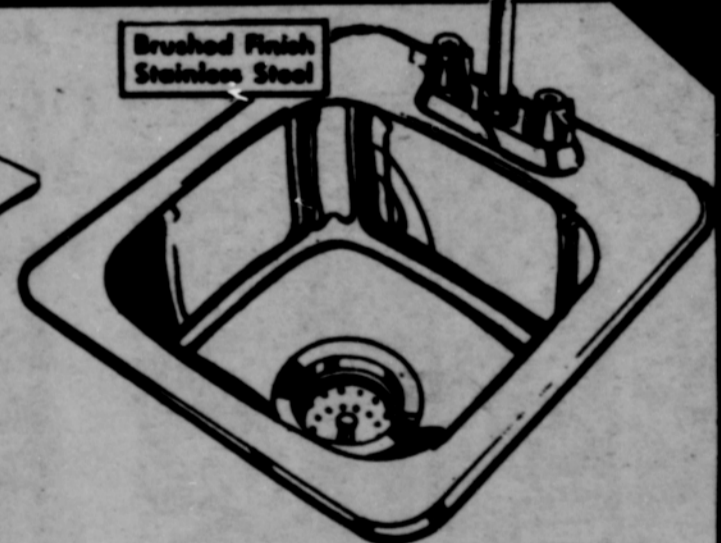

4" x 6" x 12-Ft. Foam Beam 11.97

7⁷⁷
Each

21x32" DOUBLE SINK

Our Sale Price

28⁸⁸
Each

Easy to install and easy to keep clean. Faucets, fittings available.

BAR SINK & FAUCET

Our Sale Price

33⁹⁷
Comp.

Popular 14x16" sink. With 12" gooseneck faucet and strainer.