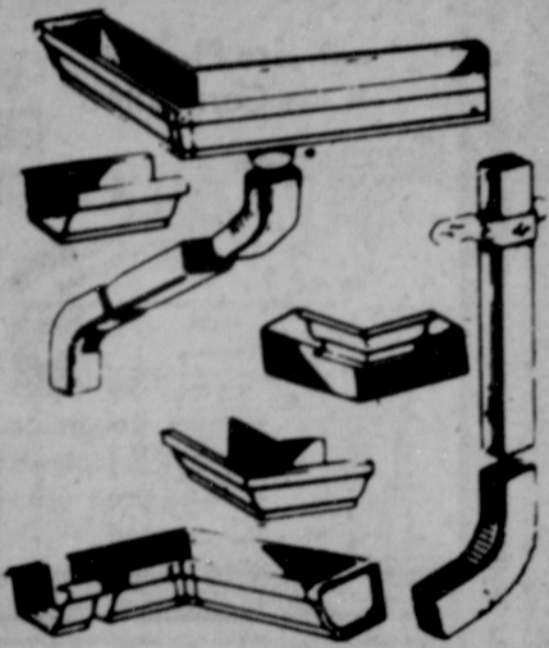

32" or 36" x 80" CROSSBUCK DOOR

49⁹⁷

Sturdy aluminum frame, distortion-free glass and quality screen fabric. Easy to install. Complete with all hardware. Charge it at Kmart. Save.

30" or 32" x 80" BEL AIR DOOR

39⁹⁷

Unfinished wood exterior door. Comes complete with two glass panels, quality screen fabric. Easy to install. Charge it at Kmart. Save now.

Fittings Shown Available

10' GUTTER

Now Only

3⁷⁷
Each

White baked-on enamel finish over durable aluminum. Save.

10' DOWNSPOUT

Now Only

2⁹⁷
Each

Durable aluminum with white baked-on enamel finish. Save.

4" x 6" x 8-FT. FOAM BEAM

Add the "Old Country" charm of "Wood-look" foam beams to your ceilings and walls. Easy to install. Sturdy and lightweight. Big five day sale.