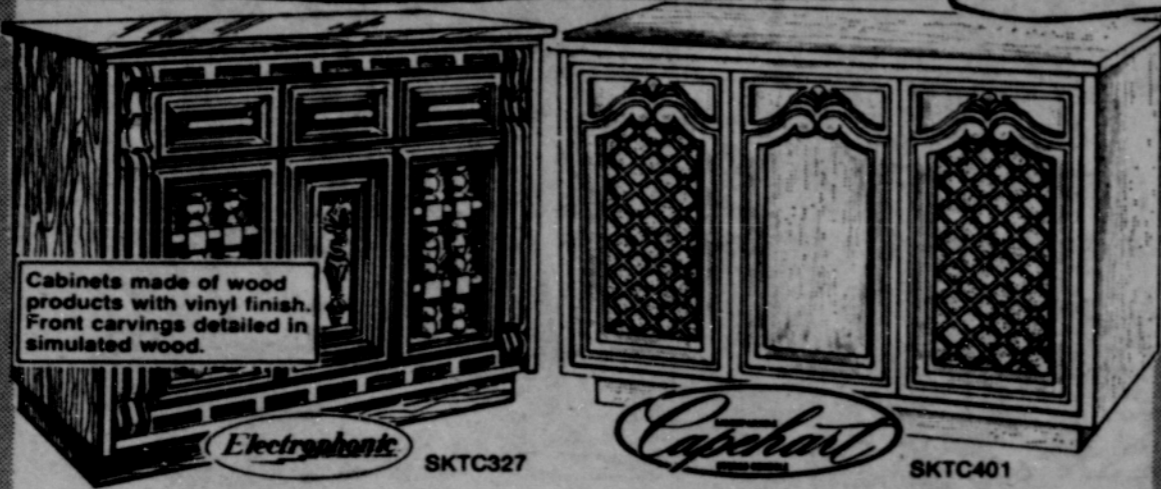

S. S. KRESGE CO.

SNAPPY Autumn SAVINGS

Cabinets made of wood products with vinyl finish. Front carvings detailed in simulated wood.

Electrolink SKTC327

Capshaw SKTC401

DELUXE 3-WAY 32" STEREO CONSOLES

Your Choice
Sale Ends
Oct. 21