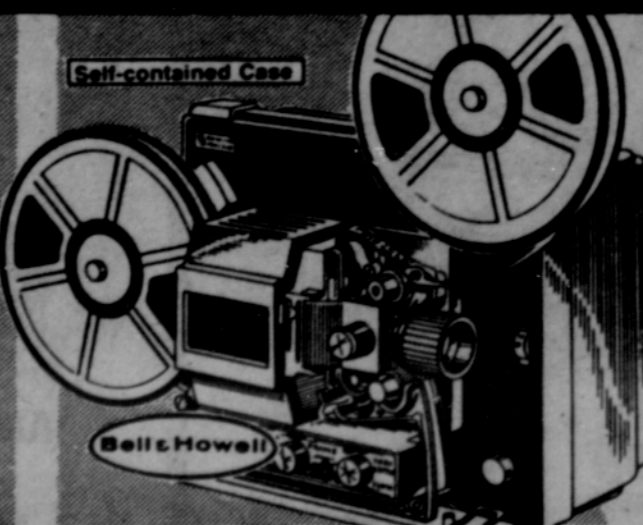

Self-contained Case

Bell & Howell

SUPER-8 MODEL

Sale Price Ends Oct. 21 **88⁸⁸**

Enjoy the ease of dial focusing and framing. Reel-to-reel automatic film threading... tilt control. Also features brilliant fl. 6 zoom projection lamp, still projection and reverse.