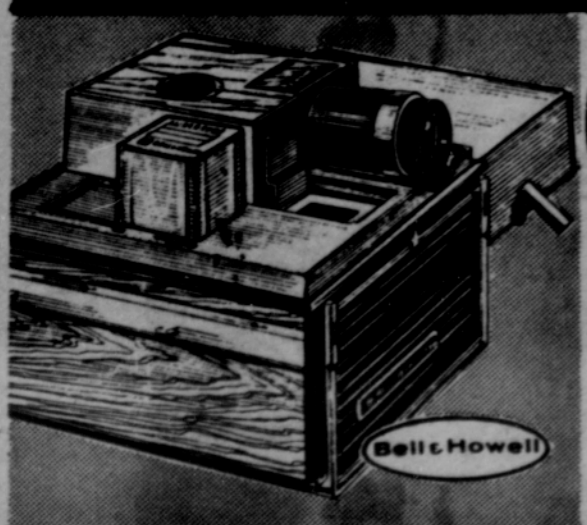

24⁸⁸

Uses battery* or house current.
*Not included

44.86

CASSETTE RECORDER

Sale Price

44⁸⁶

Mini-size, with Built in Mike.
Push button. Uses battery*.
*Not included

• SMOKE ALARM

33⁸⁸

Home Sentry[®] sounds loud alarm to wake you at the earliest stages of a fire. Mounts to ceiling.

44.88

PORTABLE STEREO 8-TRACK

Sale Price

43⁸⁸

With 2 speakers, separate controls.
Battery not included

AM/FM RADIO RECORDER

Sale Price

44⁸⁶

Radio/cassette player/recorder.
Battery not included

Bell & Howell

CUBE SLIDE™ PROJECTOR

99⁹⁸

Special features include remote control forward only, automatic focusing and preview screen.

Bell & Howell