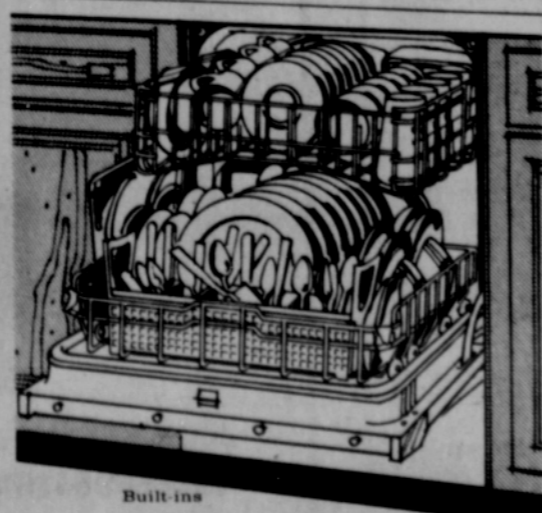

Dishwasher-Sink Combinations

Front-loading Portables

Built-ins