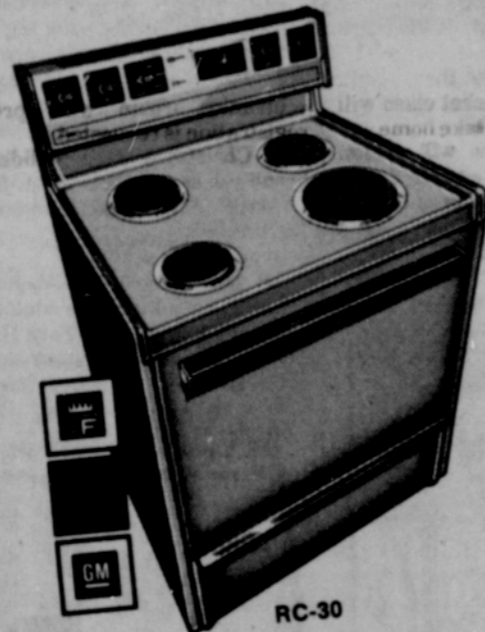

RC-30

Enjoy an oven that can clean while it cooks. From Frigidaire.

Oven cleaning is less of a chore, thanks to continuous-cleaning side and back panels that begin reducing normal spatters to a presentably clean appearance during baking or roasting. And the panels remove for cleaning of heavy soil at the sink. The rest of the oven is easily accessible for normal cleaning thanks to an oven door that lifts right off and out of the way. This model also adds an easy-to-read clock and a handy minute timer to your kitchen without taking up an inch of wall or counter space.

Manufacturer's Close-Out Sale!

We bought current model KitchenAid dishwashers—the brand dishwasher owners say is best—at special close-out prices. All new and in factory cartons. We're passing the savings on to you!

Available while supply lasts. **KitchenAid** Dishwashers. People say they're the best.