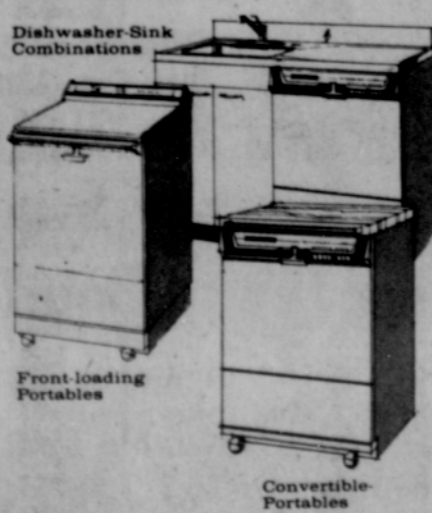

Dishwasher-Sink Combinations

Front-loading Portables

Convertible Portables

Big Savings! Great Values!