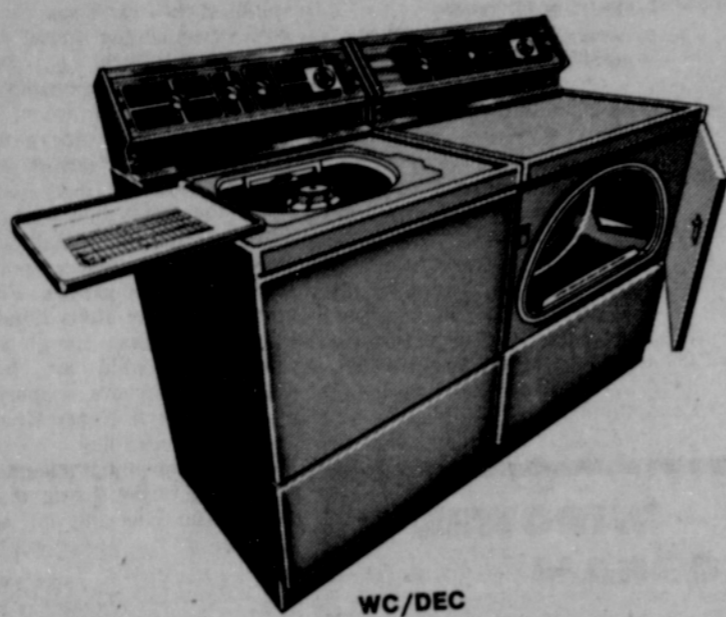

WC/DEC

Frigidaire Heavy Duty Washer and matching big-capacity Dryer.

To help deliver dependable performance, this Frigidaire Heavy Duty Washer has a heavy duty motor and other components used in Frigidaire Commercial Washers. It keeps the shape and stretch in knits longer with the gentle wash action of the Frigidaire Knits cycle, helps keep wrinkles out of permanent press items with 3 Permanent Press Wash cycles. Team it up with the big-load drying capacity of the Frigidaire Dryer. It lets you dry as much as an 18-lb. load all at once, and provides tender care for everything from delicates to denims.