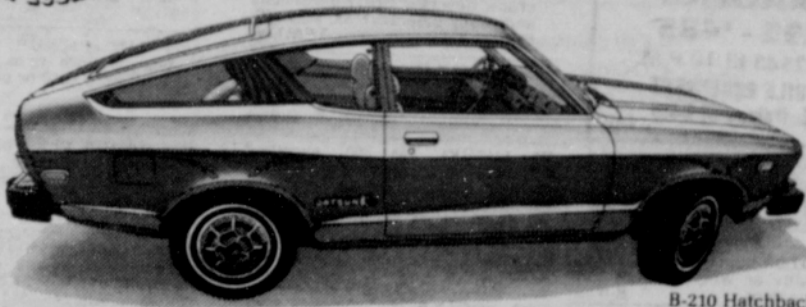

1975 BMW 530I SEDAN
4 door, auto trans., leather interior, AM-FM cassette, 9100 miles, chamonix color
\$9499
ROTH VW - BMW
182nd & Division near
Rockwood Plaza 665-7121

BI-CENTENNIAL CLASSIFIED Special Buy Sell Trade
Your automobile in the classified until July 1st for ONLY
\$1.76 for a 15 word ad
Cash with copy only

930—AUTOMOBILES

1973 VW SUPER Beetle, low miles, 8 track tape, ski rack, mags, excellent condition, 255-1918 after 4:30. S-11mf

'73 TOYOTA P.U., am fm radio, air, auto, canopy, low miles, \$3,300., eves. between 6 and 8, 236-3487. J-11mf

930—AUTOMOBILES

1974 VOLKS DELUXE BUS
4 speed, radio, heater, 7 pass. Lowest price in town.
\$3499
ROTH VW - BMW
182nd & Division near
Rockwood Plaza 665-7121

IMMEDIATE DELIVERY AT DEL PRANKE DATSUN

1976 B210 Hatchback Full Price \$3179⁰⁰ with full factory equipment

THE 1976 EPA GAS MILEAGE CHAMP IS HERE

The Datsun B-210 is the top gas-saver. Again. In EPA tests of 1976 models, it averaged a whopping 41 MPG on the highway (the best of all cars tested), 29 in the city.* Three gas-saving B-210 models to choose from. All with fully reclining bucket seats, power-assist front disc brakes, tinted glass, carpeting, rear window defogger and a spunky 1400cc high cam engine.