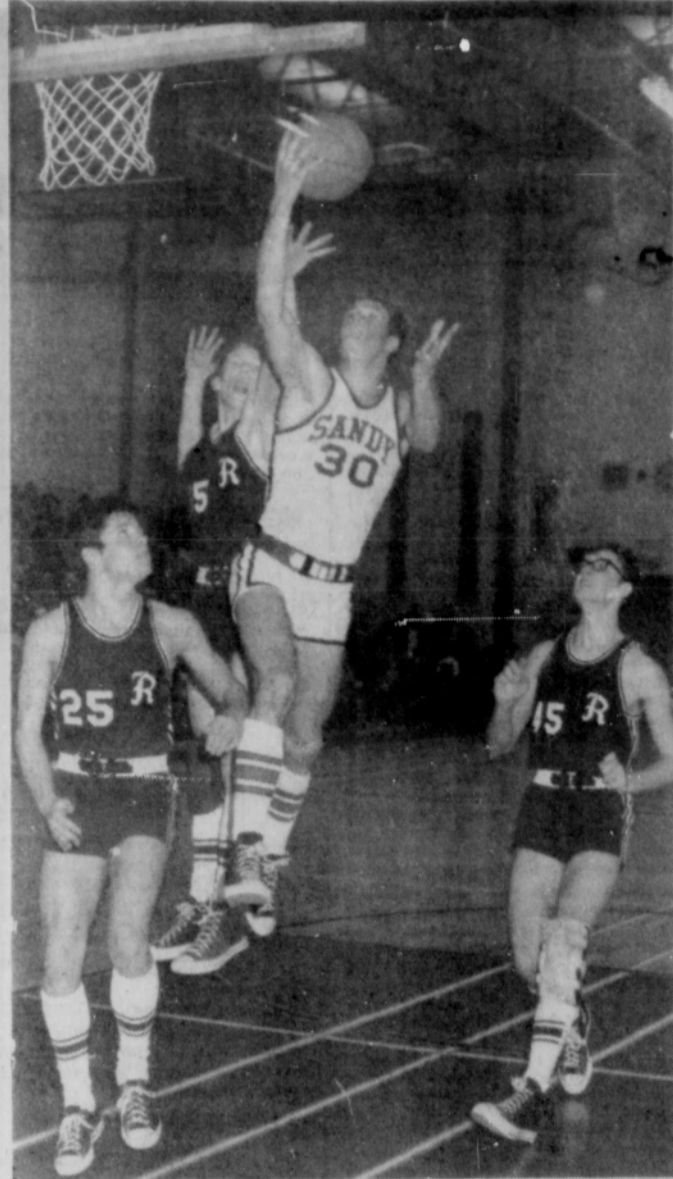

Silverton Edges Sandy In Last Seconds of Play

by Mike Hite

SILVERTON, 45; SANDY, 44

It was "heartbreak alley" again for the Sandy Pioneers, who lost a 45-44 Wilco League basketball thriller to the unbeaten first-half kings, Silverton in a makeup game here Saturday night as junior Steve Herr, a muscular 6-2 200 pounder, cashed in on two free throws with four seconds showing on the clock to provide the edge for the Foxes.

The Pioneers, victimized by three narrow setbacks this season, jumped into a 44-43 lead with just :15 seconds left to play on two free-throws by Don Schneider and things looked pretty rosy for the Frontiersmen, until the Foxes' Don Von Weller fed bid Herr under the basket. A foul on Herr then set the stage for Steve's game-winning heroics. The win gave the Foxes a perfect 10-0 first round record while Sandy's is 6-4.

SANDY'S JIM SLIGER (30) goes up for two points despite the defensive efforts of Dick Luther (25), Bob Moore (55) and Jim Wolf (45) of Reynolds in last Friday's Wilco league basketball game at Sandy. The Pioneers won, 73-59. (Post photo)

Bowling News ...

SANDY LUTHERAN		Cedar Plaza	9 7
2/5		McKinnon Ent.	9 7
Cotten-Picken-4	49 31	Clack. Cty. Bk.	8 8
Charlies Chimps	48 32	Rexall Drug	7 9
Freddies Free	43 37	Brooks Cafe	5 11
Ken's Kats	38 41 1/2	Thriftway	4 12
Jim Crickets	31 49	High team series and game—Rexall Drug, 2779 and Smith Motors, 1069.	
RHUM Dumbs	30 49 1/2	High individual game and series—Curt Thornton, 204 and 545.	
High team game and series, with handicap—Jim's Crickets, 730 and 2034.		MT. HOODERS	
SANDY MIXED DOUBLES		2/6	
2/10		Ethels B.S.	14 6
Pioneer Real Es.	65 23	Jennie W. An.	13 7
San Ro Esta	48 40	House of Wong	12 8
McKinnon Enterprise	44 43 1/2	Whistle Stop	12 8
Heidi's	43 45	Dew Drop Inn	10 10
Paul's Welding	40 48	Pioneer R.E.	7 13
Sandy Cycle Center	39 49	W. Thriftway	7 13
Brooks Cafe	38 50	Dea's In & Out	5 15
J. J. Walker	34 53 1/2	High team series and game—Dew Drop Inn, 2763 and House of Wong, 1008.	
High individual series and game—Irene Blount, 502 and 178, Dave Blount, 632 and 242.		High individual series and game—Vicki Esperson, 565 and Terri McManus, 223.	
SAN RO ESTA		TOWN & COUNTRY	
2/5		Gateway Inn	17 1/2 6 1/2
Edward's Rich.	11 1	Sportsman Club	17 7
Dover Kennel	8 4	Brightwood Oil	15 9
Scott's Bakery	8 4	Baert's Metal	14 10
Weaver's	7 5	Team No. 4	10 14
T-J's	7 5	Meier Dairy	9 1/2 14 1/2
Art Erickson TS	4 8	Horner's Market	8 16
Bill's B. Store	2 10	Mt. Hood Clean	5 19
Burke's Shell	1 11	High individual game and series—Walt Graven 224 and Virgil Cool, 550.	
High individual game and series, scratch—Betty Chesnut, 200 and Fern Hunter, 511.		High team game and series—Sportsman Club, 1002 and 2876.	
High team game and series, handicap—Weaver's Dept., 708 and T-J's 1959.		EARLY BIRDS	
TRIM TRIO		Gene's Market	62 18
1/24		Swail's Plumbing	49 31
Mt. Electronics	11 5	Sandy Lumber	43 36 1/2
Edmonds T. C.	10 6	Cedar Plaza	39 41
San Ro Esta	9 7	San Ro Esta	37 43
Janz Berryland	9 7	Mt. Hood Shopping	32 48
Skipper Bros.	8 8	Lewis Hardware	32 48
Estacada Appli.	8 8	Zig Zag Inn	25 54 1/2
Brooks Cafe	6 10	High individual game and series—Ellen Ten Eyck, 196 and Barb Johnson, 494.	
Sculptress Bras	3 13	High team game and series—Gene's Market, 693 and 2045.	
High individual game and series, handicap—Diane Peterson, 228 and JoAnne Edmonds, 557.		SUNDAY NIGHT DOUBLES	
High team game and series, handicap—Estacada Appliance Co., 546 and Edmonds Tr., 1521.		2/9	
SANDY MEN'S		San Ro Esta	18 6
2/6		Sandy Shell	16 8
Sandy Ridge Mem.	11 5	Pioneer R.E.	13 11
Smith Motors	11 5	Riehardson	11 13
		Team No. 5	8 16
		Sandy Post	6 18
		High individual game and series—Marge Thornton, 178, Betty Chesnut, 496, Gordon Smith, 201, Carl Slater, 542.	
		High team game and series—San Ro Esta, 743 and Sandy Shell, 2151.	

Cold Pioneers Fall Before Jesuit Guns

JESUIT, 58; SANDY, 39