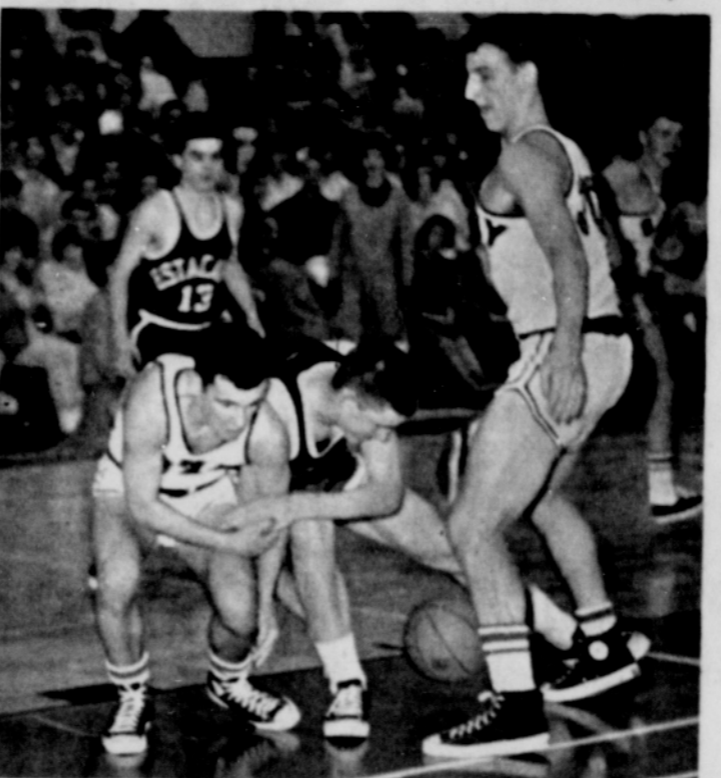

Holding Hands? A foul was called on Jack Scales (12) in this scramble with Paul Holiday (41) of Estacada under the Sandy basket for the loose ball. Brock Jackley (30) of Sandy is on top of the scene while Dale Phelps (20) is in the background on the far right. Greg Bruce (13), Ranger guard, is directly behind the two scrapping ballplayers. (Post Photo)

Estacada Tips Sandy 65-61

A fourth quarter rally by the visiting Estacada Rangers topped the Sandy Pioneers 65-61 Tuesday night in a Wilco League tilt here. Sandy led throughout the contest until the final four and half minutes of the game.

The entire contest was filled with offensive errors by both squads and erratic defensive action. With nearly four minutes remaining to play in the second quarter the Pioneers had built up a ten point lead to see it fall to only four points by halftime. They added another point to their lead in the third period and then the Rangers began to roll as the last quarter got under way erasing the lead and finally overtaking the local hoop squad.

Dale Phelps, the night's leading scorer with 20 points, netted two charity tosses to open the scoring and place Sandy into a 2-0 lead. In the next few minutes Ron Verdoorn, Jack Scales, Brock Jackley and Stan Dobson, other members of the Pioneer starting line-up, pumped through three field goals and a free throw to widen their lead to a score of 9-3. Led by John McIlhenny the Rangers bounced back and the quarter ended with Sandy leading 18-14.

It was Phelps again who started the locals scoring in the second period as he snared

a rebound and pumped in a shot under the basket. A jumper from 15 feet out by Scales, a tip-in by Verdoorn, a shot from the key by Jackley and a quick lay-in by Phelps boosted the hustling Pioneers to a 28-18 lead with three and a half minutes remaining in the second period.

In the remaining three minutes the Estacada hoopsters suddenly came to life and poured 13 of their 17 points scored in the second quarter through the hoop. It was Jerry Anderson and McIlhenny that produced most of their scoring punch this time. As the first half came to a close the Pioneers were ahead by a meager four points, 35-31.

As the second half got under way neither squad could seem to find the range. After a minute and a half of action Jerry Wallace connected with a charity toss from the foul line. Two buckets by Dobson for Sandy opened a scoring assault which gave the appearance that the Pioneers had recovered their scoring prowess. Sandy moved ahead to 49-42 score with a couple of minutes remaining and the quarter ended with the local basketweavers holding a 51-46 edge.

The final stanza found Paul Holiday of Estacada pumping in two field goals and a free

throw to narrow the gap to 53-52. A charity toss by Phelps put Sandy two points ahead only to have Anderson pump a short

(Continued on Page 8)

Bowling News--