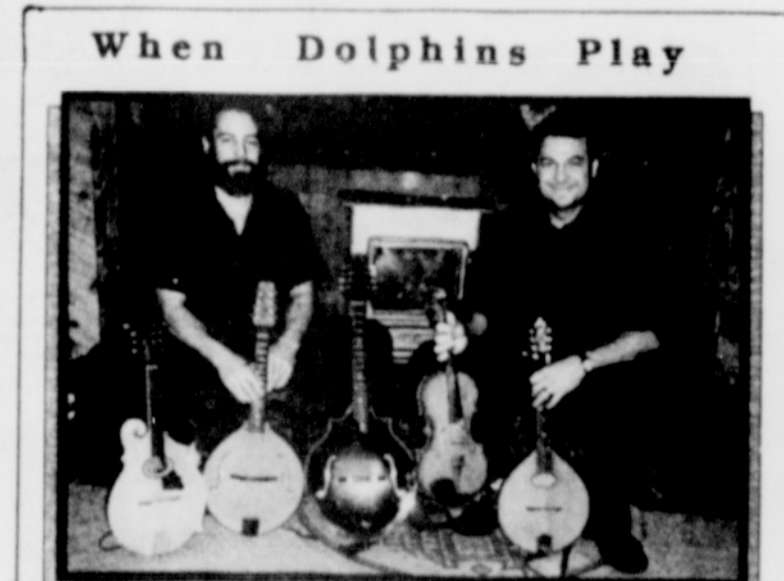

Peter Spud Siegel Roland H. White

AVAILABLE ON CD AT:
MUSIC MILLENNIUM
& LOCALS ONLY IN PORTLAND
EL MUNDOS FOR MEN IN CANNON BEACH
BLUE NOTE RECORDS
& THE COMMUNITY STORE IN ASTORIA

BILL'S TAVERN

Bill says,
"If you're in a hurry, you don't belong here."