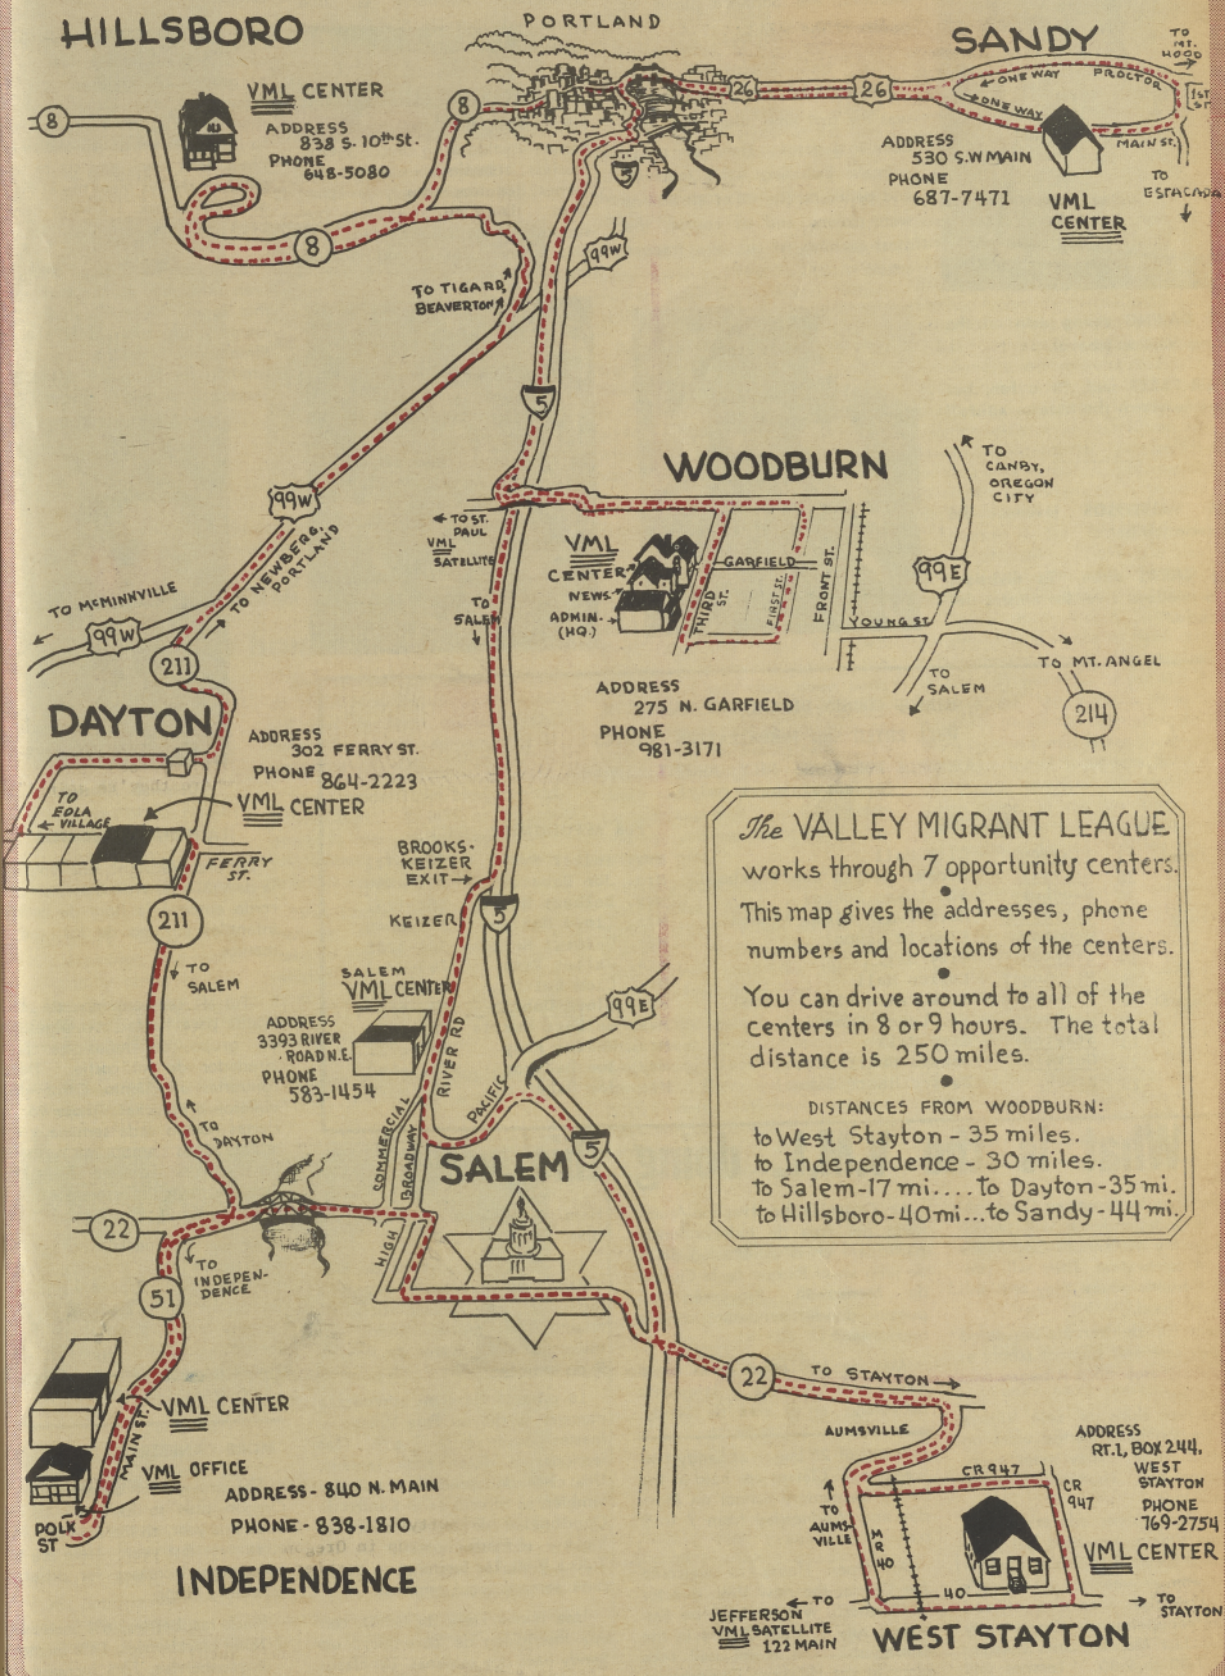

The OPPORTUNITY CENTERS of the VALLEY MIGRANT LEAGUE

HILLSBORO

VML CENTER
ADDRESS 838 S. 10th St.
PHONE 648-5080

PORTLAND

SANDY

ADDRESS 530 S.W MAIN
PHONE 687-7471

VML CENTER

WOODBURN

VML CENTER
NEWS ADMIN. (HQ.)

ADDRESS 275 N. GARFIELD
PHONE 981-3171

DAYTON

ADDRESS 302 FERRY ST.
PHONE 864-2223

VML CENTER

BROOKS-KEIZER EXIT
KEIZER

SALEM VML CENTER

ADDRESS 3393 RIVER ROAD N.E.
PHONE 583-1454

SALEM

INDEPENDENCE

VML CENTER

VML OFFICE
ADDRESS - 840 N. MAIN
PHONE - 838-1810

WEST STAYTON

ADDRESS RT. 1, BOX 244,
WEST STAYTON
PHONE 769-2754

VML CENTER

The VALLEY MIGRANT LEAGUE works through 7 opportunity centers. This map gives the addresses, phone numbers and locations of the centers. You can drive around to all of the centers in 8 or 9 hours. The total distance is 250 miles.

DISTANCES FROM WOODBURN:
to West Stayton - 35 miles.
to Independence - 30 miles.
to Salem - 17 mi. ... to Dayton - 35 mi.
to Hillsboro - 40 mi. ... to Sandy - 44 mi.