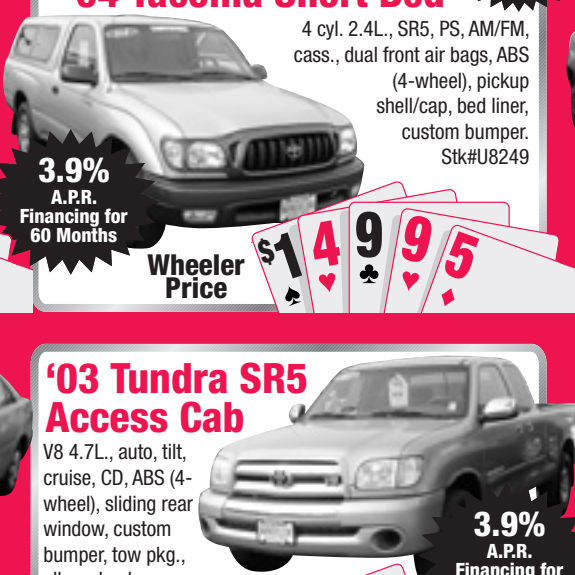

3.9% A.P.R. Financing for 60 Months

WAS $19,995 NOW $16,995

'06 Camry LE

4 cyl. 2.4L., auto., FWD, air, PS, PW/L, tilt, cruise, AM/FM, CD, dual front air bags, ABS (4-wheel), power seat. Stk#U8306

Wheeler Price $17,995

'06 Solara SE Coupe

4 cyl. 2.4L., FWD, air, PS, PW/L, tilt, cruise, AM/FM, CD, dual front air bags, front side air bags, ABS (4-wheel), power seat, alloy wheels. Stk#U8283

Wheeler Price $17,995

'02 Solara SLE Convertible

V6 3.0L., auto., FWD, air, PS, PW/L, tilt, cruise, AM/FM, cass., multi CD, dual front air bags, leather, rear spoiler, alloy wheels. Stk#U8300

Wheeler Price $17,995

'06 Camry LE 4WD

4 cyl. 2.4L., auto., FWD, air, PS, PW/L, tilt, cruise, AM/FM, CD, dual front air bags, ABS (4-wheel), power seat. Stk#U8302

Wheeler Price $18,495

'05 Tundra Work Truck

V8, auto, PW/L tilt, cruise, CD, dual front air bags, ABS (4-wheel), bed liner, custom bumper, tow pkg. Stk#U8315

3.9% A.P.R. Financing for 60 Months

Wheeler Price $19,995

'06 Highlander

V6., auto., stability control, tilt, cruise, CD, dual front air bags, F&R side air bags, traction control, 3rd seat, alloy wheels. Stk#U8243

All Wheel Drive

Wheeler Price $24,995