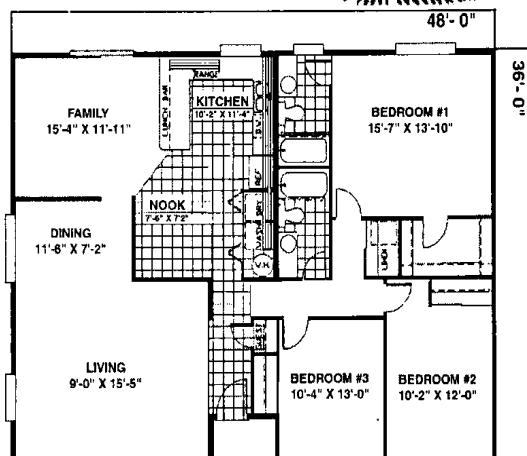

## Thinking About Buying A Manufactured Home? Think Again!

OPEN HOUSE SATURDAY & SUNDAY 10 TO 4 790 TALBOT RD. IN EAGLE POINT See Map Below For Directions

This Floor Plan Only

**\$56,950\* = \$33.46** Per Square Foot

- 1702 sq.ft.
- 3 Bedrooms
- 2 Baths
- Family Room
- Large Kitchen
- Eating Bar
- Optional Garage Available

PLANS FROM 1192 sq.ft. to 2080 sq.ft.

Plan 3 - 1702 Sq. Ft. Adair Homes, Inc. 1999

Adair Homes are 100% site built; not manufactured, modular or panelized. We'll build your home piece by piece on your property at a truly affordable price. We provide affordability, quality and real long-term value. You'll have a home that will appreciate in value and provide equity to make other dreams come true. Call or visit us today.