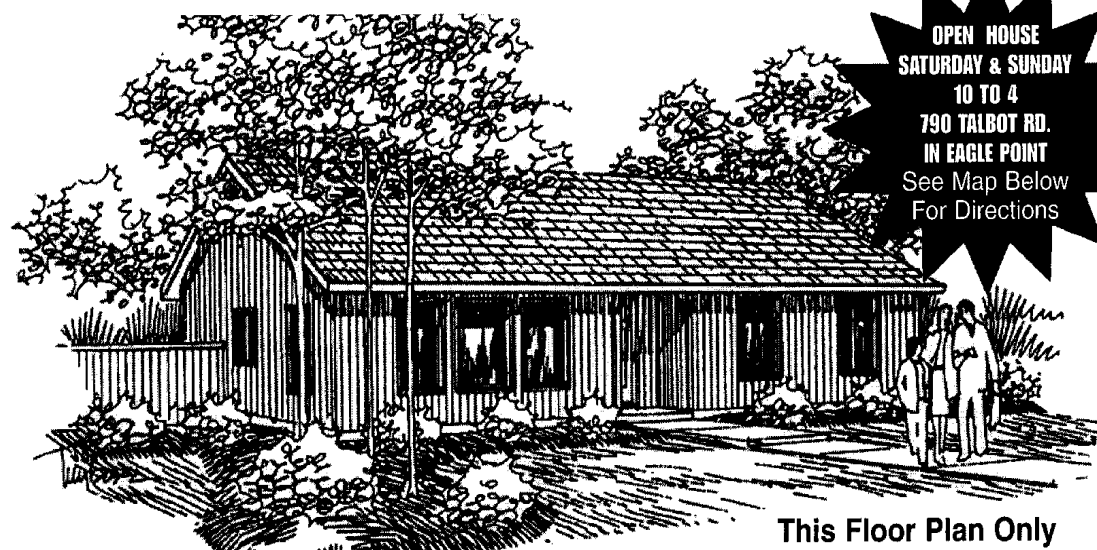

## Thinking About Buying A Manufactured Home? Think Again!

OPEN HOUSE SATURDAY & SUNDAY 10 TO 4 790 TALBOT RD. IN EAGLE POINT See Map Below For Directions

This Floor Plan Only

**\$56,950\* = \$33.46** Per Square Foot

- 1702 sq.ft.
- 3 Bedrooms
- 2 Baths
- Family Room
- Large Kitchen
- Eating Bar
- Optional Garage Available

PLANS FROM 1192 sq.ft. to 2080 sq.ft.

Plan 3 - 1702 Sq. Ft. Adair Homes, Inc. 1999

Adair Homes are 100% site built; not manufactured, modular or panelized. We'll build your home piece by piece on your property at a truly affordable price. We provide affordability, quality and real long-term value. You'll have a home that will appreciate in value and provide equity to make other dreams come true. Call or visit us today.