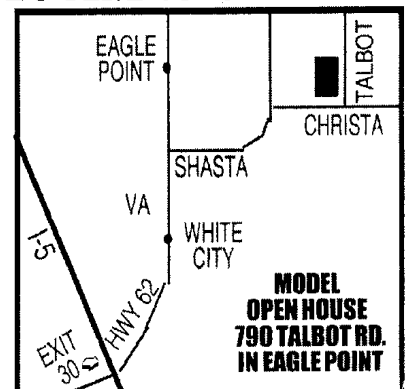

199 Flea Market & Swap Meet

SELLERS HAVE YOUR YARD SALE WHERE THE ACTION IS

199 Flea Market OPEN
(Next to Club 199 & I.V. Golf Course)
7:30 a.m. move in - Hours 8 a.m. to 5 p.m.?
More than 38 spaces available
$10 per day- $12 with 4'x8' table
Reserved spaces available

Phone now for details
Cell -1-541-218-4171
or 592-4668
or come by & pick your spot.
Ask for Fred or Mark