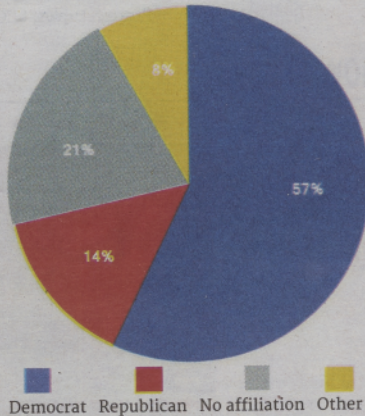

# Oregon primary election poll

With the primary election votes due May 15, the Print asked CCC students' opinions regarding the primary elections. Forty-nine students were surveyed randomly, with three questions about party affiliation, confidence in party representatives and whether the current Oregon administration has their best interests in mind.

Do you feel the current Oregon administration has your best interest in mind?

Party affiliation

How confident do you feel about the candidates representing you?

Graphics by Jeanette Wright