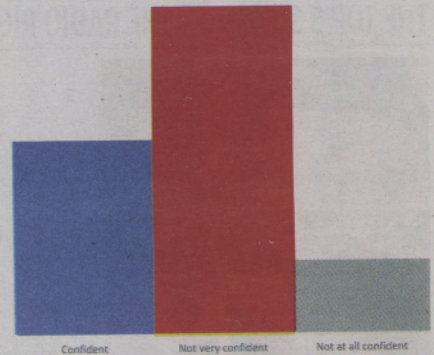

# Oregon primary election poll

With the primary election votes due May 15, the Print asked CCC students' opinions regarding the primary elections. Forty-nine students were surveyed randomly, with three questions about party affiliation, confidence in party representatives and whether the current Oregon administration has their best interests in mind.

Do you feel the current Oregon administration has your best interest in mind?

Party affiliation

How confident do you feel about the candidates representing you?

Graphics by Jeanette Wright