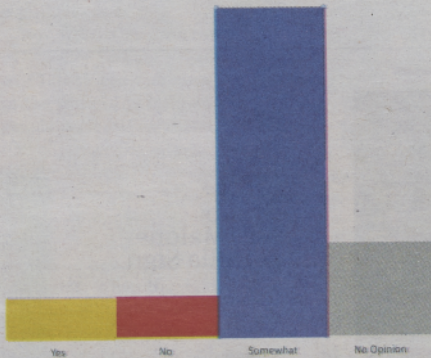

# Oregon primary election poll

With the primary election votes due May 15, the Print asked CCC students' opinions regarding the primary elections. Forty-nine students were surveyed randomly, with three questions about party affiliation, confidence in party representatives and whether the current Oregon administration has their best interests in mind.

Do you feel the current Oregon administration has your best interest in mind?

Party affiliation

How confident do you feel about the candidates representing you?

Graphics by Jeanette Wright