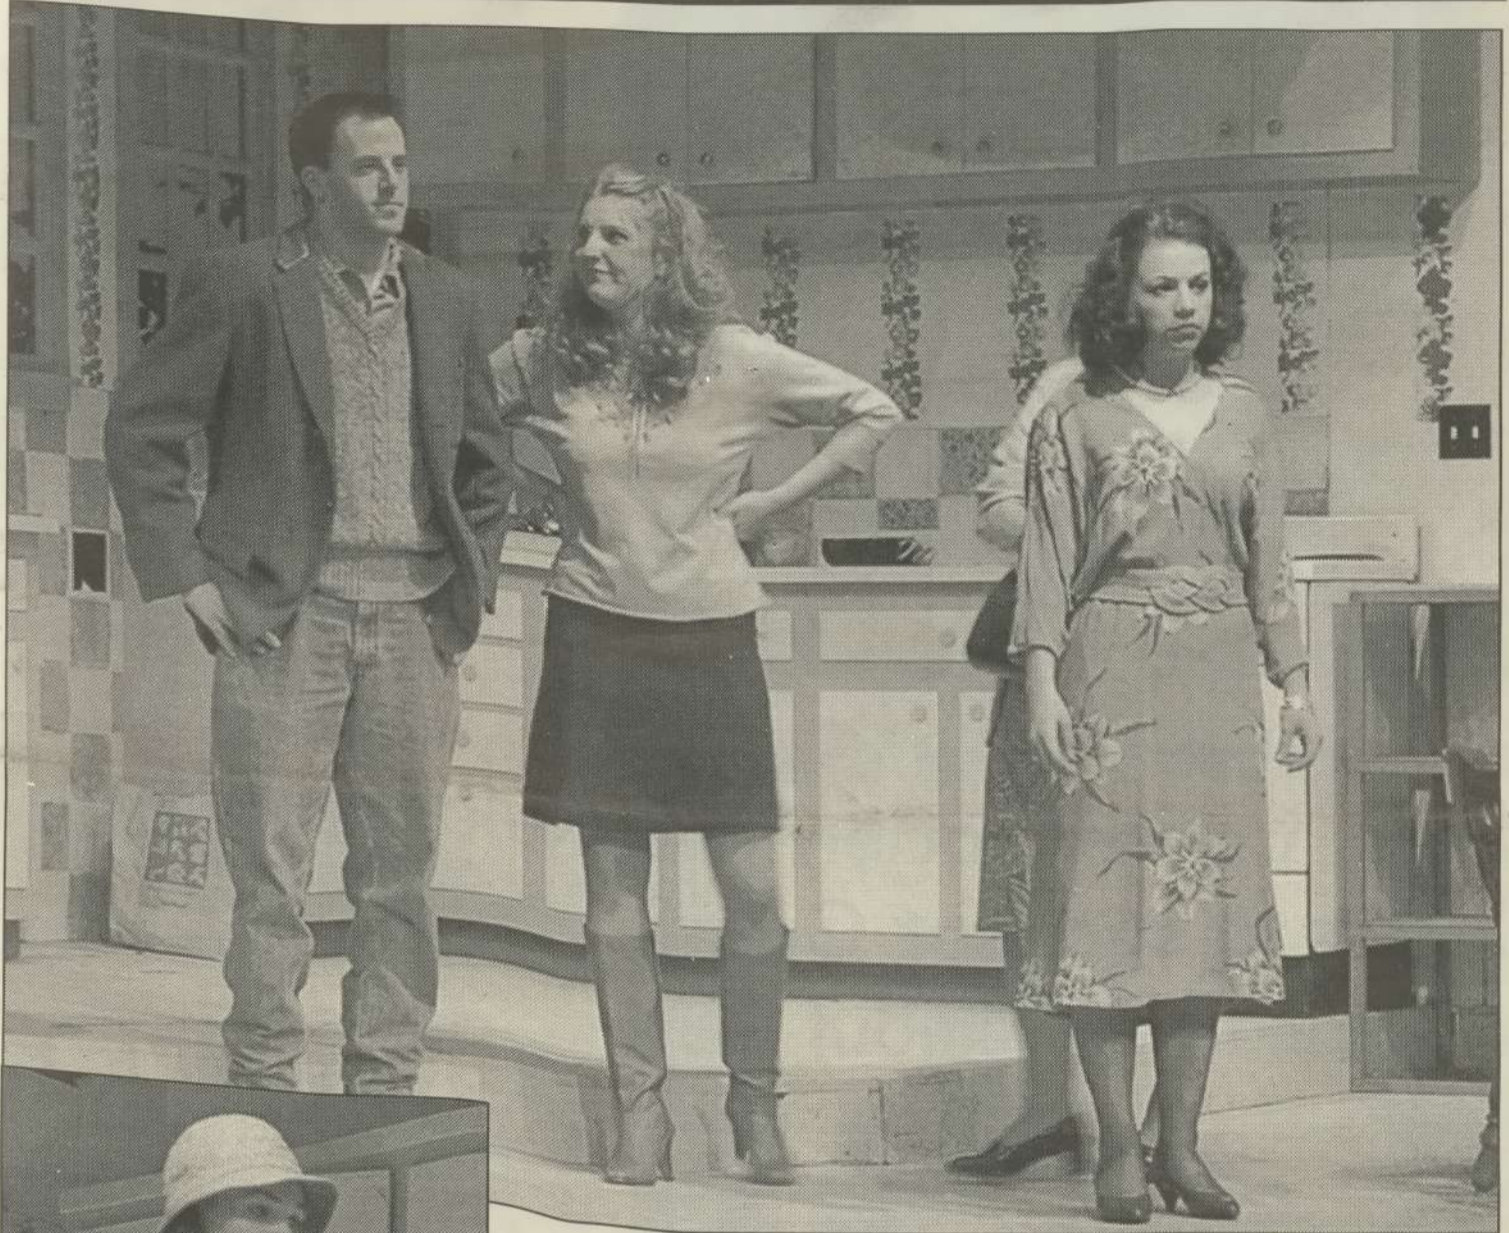

FILE COPY

★ THE CLACKAMAS PRINT ★

Wednesday, November 13, 2002 • Volume 36 • Issue 3 • Clackamas Community College • Oregon City,
<http://depts.clackamas.cc.or.us/print>

Look for the next issue of the Clackamas Print on Dec. 4

ROBB EGAN Clackamas Print