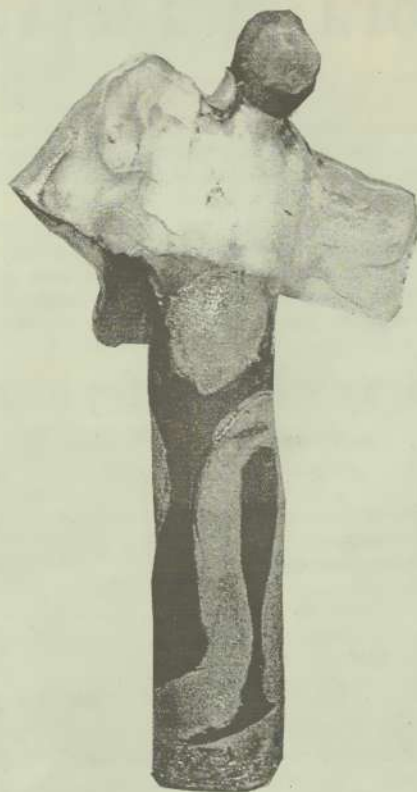

## Faculty Art Show on display in Pauling

PHOTOS BY TIMOTHY A. BELL

"Eating One's Own II" is an oil on canvas painting done by Art Instructor Una Kim. Kim's art, as well as the other Art instructor's art, will be on display in the Pauling Art Gallery until Oct. 21.

(above) "The Flight" was made by Art instructor Kay McFadden through a process called Raku

(left) Art instructor Nora Brodnicki created "Throne of Control 4" out of wood and ceramic tiles.

(above) The torturous looking metallic "Mouth Speculum 1" was created by Heidi Schwegler out of silver and brass.

(below) Instructor Una Kim's "Oyster Necklace," an oil on canvas painting, depicts a majestically colorful image.