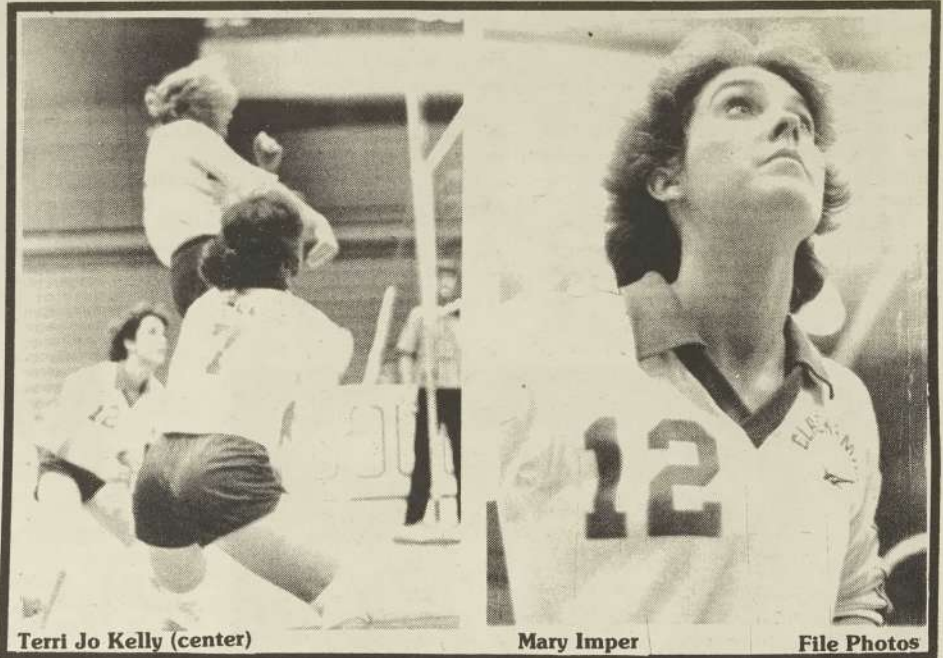

"I was pleased with the season," she said. "I was disappointed we didn't make it to the Regionals, but we were in very difficult situations to do it."

Leading the young team were co-captains Terri Kelly and Mary Imper. Kelly, whom Swivel referred to as the team's Most Valuable Player, has attracted the attention of several four-year programs.

"Everybody's looking at her," Swivel said. "OSU, PSU; everyone wants her."

Also playing important roles on the team was a trio of Colton High School grads. Teri Larsen, Sue Smith, and Kelly Ingle joined the Cougars after careers with the powerful Vikings and contributed greatly to the team.

Swivel gave an over-all break-down of the rest of her players contributions to the team as follows:

Lori Chisolm—"A strong server."

Sheryl Dischinger—"Sheryl is a very intelligent volleyball player. Also her 86 percent attack rate was very good for a freshman."

Sue Frank—"Sue is a strong server and had some very good defensive games."

Shari Kamrath—"Shari is a strong front-row hitter."

Leah Ruchonich—"Leah was a good substitute. She did a good job coming off the bench."

Carla Ziegenbein—"Carla developed good over-all talent. She had a fine service rate of 81 percent and an attack rate of 80 percent."

Terri Jo Kelly (center)

Mary Imper

File Photos

Hill nets 20 Men cagers batter alumni

The Clackamas Community College men's basketball team opened its '82-'83 season with an easy 105-72 romp over a team composed of College alumni.

Jim Hill led the way for the Cougars with 20 points, 11 rebounds, and six assists—all game highs for Clackamas. He hit nine of 13 from the field. Hill was one of five on the team that scored double figures.

Scott Remly hit nine of 14 from the field on the way to 19 points. Tom Welle scored 15

points and grabbed nine boards. Jim Imper and Bob Nippert each added 11 points for Clackamas.

As a team, the Cougars hit 48 or 88 field goal tries for a very respectable 54 percent rate.

Clackamas held the alumni to 37 percent shooting for the game and out-rebounded the alumni 58-43.

Clackamas 105--Gardner 1 0-02, Burke 1 1-2 3, McLoughlin 0 1-3 1, Carlson 4 1-1 9, Remly 9 1-1 19, Mike Imper 3 0-0 6, Hill 9 2-2 20, Jim Imper 5 1-2 11, Nippert 5

1-2 11, Welle 7 1-1 15, Elkins 4 0-0 8, Bergstrom 0 0-0 0.

Alumnus 72--Penney 3 3-6 9, Good 4 0-0 8, Bush 2 0-0 4, Philmor Redeau 2 1-4 5, Nolz 0 0-0 0, Hansen 5 2-4 12, Smith 6 0-0 12, Butth 1 0-0 2, Thronson 1 4-6 6, Charles Redeau 2 0-0 4, Holm 0 2-2 2, Masey 4 0-0 8.

Clackamas--52 53-105.
CCC Alumnus--36 36-72.
Fouled out--none. Rebounds--Clackamas 58 (Hill 11) Alumnus 43 (Holm 8). Assists--Clackamas 29 (Hill 6) Alumnus 19 (Penney 7). Total Fouls--Clackamas 22, Alumnus 18.

Clackamas Community College Men's Basketball Schedule 1982-83

Fri/Sat	11/19-21	College of Siskiyous Tournev	Weed, CA
Sun			
Sat	11/27	Pacific University	HOME
Thu	12/2	Vancouver City College	Vancouver, CN
Fri/Sat	12/3-4	Caplino College	Vancouver, CN
Fri	12/10	Yakima Valley CC	HOME
Fri	12/17	Pacific University	HOME
Sat	12/18	Centralia CC	Centralia, WA
Wed	12/22	Clark CC	HOME
Tue/Wed	12/28-30	Bellevue Holdiay Tournev	Bellevue, WA
Thu			
Fri	1/7	Eugene Bible College	HOME
Sat	1/8	Portland CC	HOME
Sat/Sun	1/15-16	Caplino College	HOME
Fri	1/21	College of Southern Idaho	Twin Falls, ID
Sat	1/22	Treasure Valley CC	Ontario, OR
Wed	1/26	Lewis & Clark College	HOME
Sat	1/29	Eugene Bible College	HOME
Sat			
Tue	2/1	Centralia College	HOME
Fri	2/5	Vancouver City College	HOME
Wed	2/9	Clark College	Vancouver, WA
Fri/Sat	2/11-12	Douglas College	

CCC STUDENTS

These specials are for you only. Please show copy of this ad and your student body card for these prices.

Steelhead Rod	8 1/2 ft. GARCIA $24.95 Value	$10.00
Fischer Skis	"Cut 70" $220 Value	$75.00
Athletic Shoes	All in stock	10% OFF
Steelhead Reel	ZEBCO Spin $22.95 Value	$10.00
Ski Parkas	Mens - Ladies in bsmt. your choice	50% OFF

LARRY'S SPORT CENTER & SKI HAUS

OREGON CITY SHOPPING CENTER
OPEN 9-9 DAILY

CLACKAMAS CHIROPRACTIC CLINIC

16080 S.E. 82nd DRIVE
CLACKAMAS

LOCATED IN THE GREENHOUSE SQUARE ACROSS FROM THE CLACKAMAS FRED MEYERS.

TREATING: Sports Injuries, Workers Comp., Auto Accidents, Nutrition and Preventive Care.

24 HOUR EMERGENCY SERVICE

657-6190

EVENING APPOINTMENTS AVAILABLE