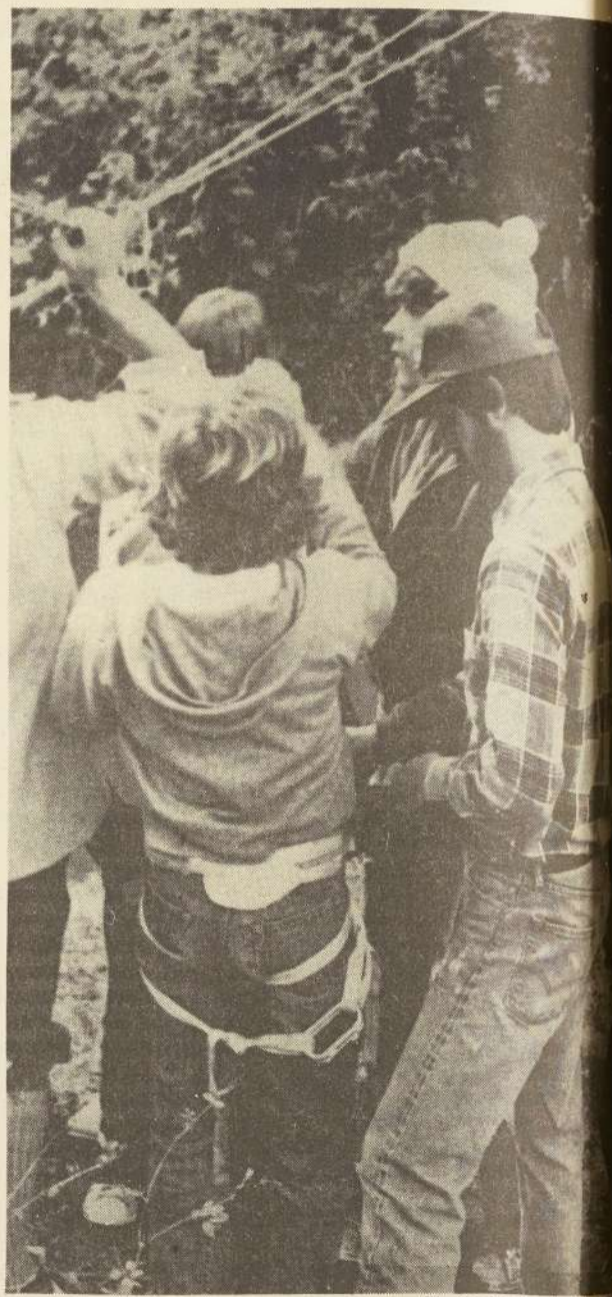

College students provide outdoor guidance to local school children

Photos by Lorraine Stretton

During the week of May 8 through 12, 20 College students from the Outdoor School Counseling course spent a week at Camp Nate Creek with nearly 100 students from Bilquist Elementary School in Milwaukie.