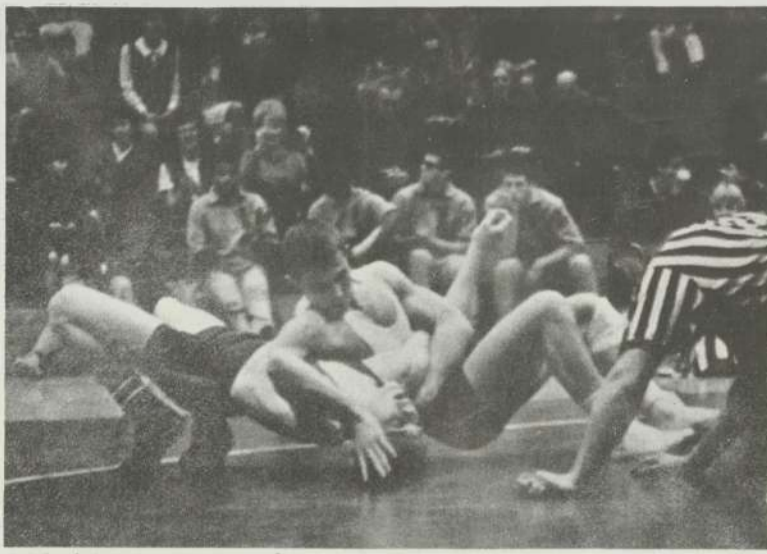

Basketball season begins for girls with Park League

After playing the freshman team and several out-of-school teams as practice, the girls' varsity basketball team will soon enter Park league competition.

Team members defeated the frosh team, under the direction of Miss Carolyn Fitzwater, 16-8.

Park league competition will begin at the end of this month. The girls will play at either the Girls' Polytechnic or Laurelhurst grade school gymnasiums. Competition will be with other girls' varsity teams from Portland area high schools.

"We lost a lot of seniors last year, and didn't gain any frosh this year because of the new freshman teams. But we play well together and look forward to Park league games," commented senior Gwen Stone.

WRESTLING HIS Cleveland opponent, Chuck Kerns fights towards a victory for his team. The final score of the meet was 23-21, leaving the Generals undefeated.

Varsity wrestlers challenged; Madison mat-men meet G-men

"Pin - Pin - Pin - Pin" were strains of yells that were heard at last Friday's wrestling meet against Cleveland.

Defeating Cleveland was an important goal for the Generals as it made the team undefeated in the league with a 4-0 score.

Cliff Rose, wrestling heavy-weight, broke Cleveland's score of 21-20 and won the match for the Generals with a score of 23-21. Rose beat Roger Smith of Cleveland with a score of 6-2.

The match Tuesday afternoon should prove to be one of the toughest of the season as the Generals meet the Wilson Trojans. Both schools have a 4-0 record according to Coach Shewbert.

"In the last three years there is a total difference of eight points between Grant and Wilson," stated Coach Shewbert.

Tonight's match with Madison will be a tough one as the grapplers meet here at 8 p.m. in an

attempt to keep first place

At the first of the season Madison was rated in first place in the city, however, they have lost three and won only one match so far this season.

It will be necessary for Randy Boone, Wayne Crawford and Chuck Kerns, who are all undefeated, to win their matches tonight to help pull the team to victory.

Gymnasts prepare for competition; meet next Friday against Jefferson

The gymnastics class, meeting during fourth period, has worked up to the point of entering competitions, according to Coach Dennis Sullivan.

This year's gymnastic team is the first team that the school has had. Wilson, however, has had from four to eight years of gymnastic teams while Jackson is also just beginning.

During competitions the gymnasts will meet with four other schools. The schools that the gymnastic team will meet during the season are Roosevelt, Jefferson,

Generals meet Madison tonight as basketball enters second half

by Mike Hoffman

As the second half basketball season action begins, the Generals will face their toughest week, hosting tall Madison tonight, in-

vading speedy Washington Tuesday, and first half champ Jefferson Friday.

Led by 6'6" Gary Koethe, Madison toppled 8 of its first 9 opponents. Both Madison and Jefferson were rated fifth in pre-season balloting.

Defeating the Generals 66-45 in the first half, Madison is led by Koethe, Gary Johnson, Bob Hoffman, Steve Kebbe, Terry Houck and Jon Gustafson.

Washington blasted the Generals, 88-62, in their first meeting. The second rated Colts dropped games to Jefferson and Madison to wind up third in the first half.

There is little question of the Colonials' devastatingly fast break, that rolled for 99 points against Benson and 106 at Franklin to set a new league record.

Willie Staudamire has led the Washington scorers, and recently tied the school record with 40 points against Franklin. His brother Charlie added 27 to that total.