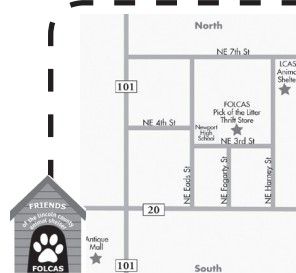

Hidden Treasures & Fabulous Bargains!

TEMPORARILY

CLOSED

UPDATES AT FOLCAS.COM

On the county Fairgrounds in Newport,
NE Third St. between Eads & Harney