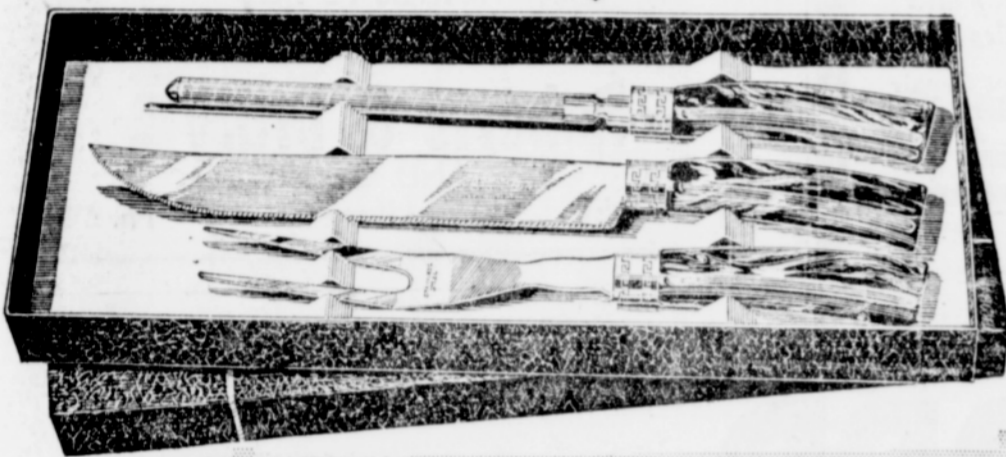

- Gentle roll-over Spiralator washing action
- Automatic Overload Switch
- New streamlined Safety Wringer
- Electric pump
- Silent Power Gear Case
- Big 8 to 9-pound load capacity

Easy Terms

HOME TESTED! BUILT TO LAST!

CANNON APPLIANCE COMPANY

TOP TRADE-IN — EASY TERMS

702 Main

Phone 73

SPECIAL OFFER!

3-PIECE CARVING SET

from Sheffield, England! Stainless steel, mirror polished, with serrated edge. Never needs re-sharpening. Beautiful gemtone handles. Packaged in attractive gift box