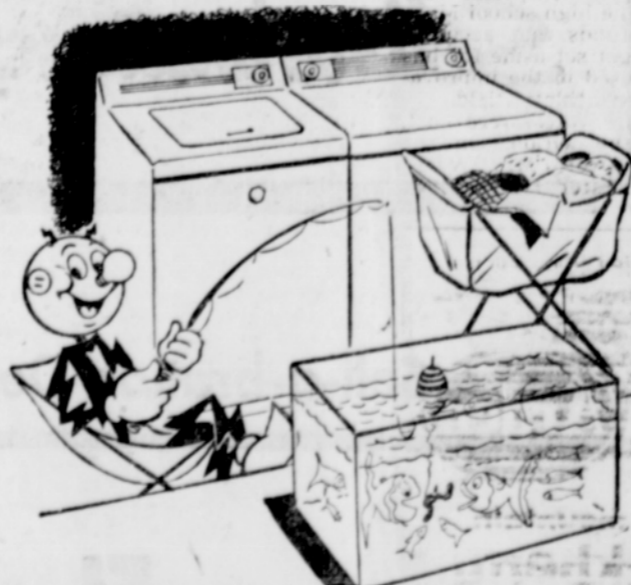

with exclusive Power Flush-Rinse

SAVE \$40

You'd usually pay \$179.95
SO ACT FAST

Here's the best washer value ever! A brand-new deluxe featured Easy Spindrier at a new low price! Easy's two big tubs work together to do a week's wash in less than 1 hour. One tub washes clothes cleaner while the other Power Flush-rinse—then spins them 25% drier than a wringer. And Easy's portable! No set tubs, no plumbing alterations needed. Take advantage of this amazing offer today!

CHECK THESE VALUE-GIVING FEATURES!

- PROVEN PERFORMANCE AGITATOR
- SLIDING PUMP CONTROL
- NEW FILL-AND-RINSE FAUCET
- POWER FLUSH-RINSE — SPEEDY SPIN-DRYING

SALE PRICED AT ONLY

\$139.95

AND YOUR OLD WASHER