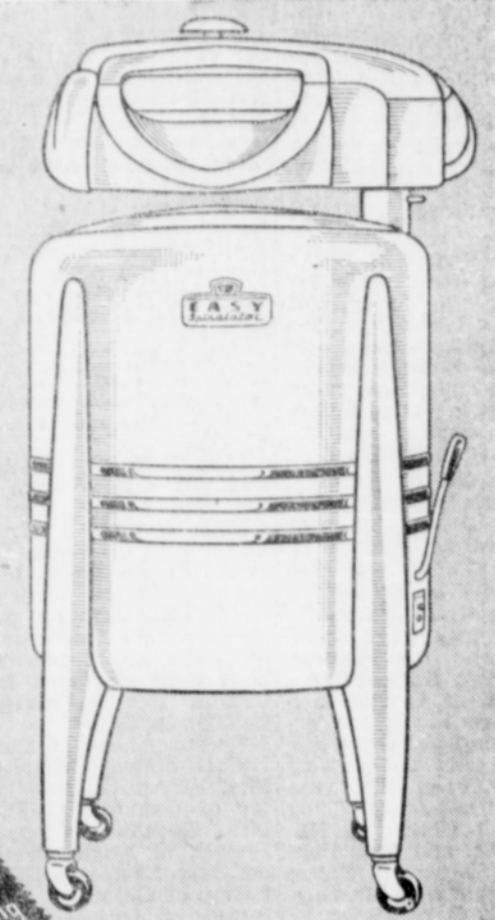

- Gentle roll-over Spiralator washing action
- Automatic Overload Switch
- New streamlined Safety Wringer
- Electric pump
- Silent Power Gear Case
- Big 8 to 9-pound load capacity

Easy Terms

HOME TESTED! BUILT TO LAST!