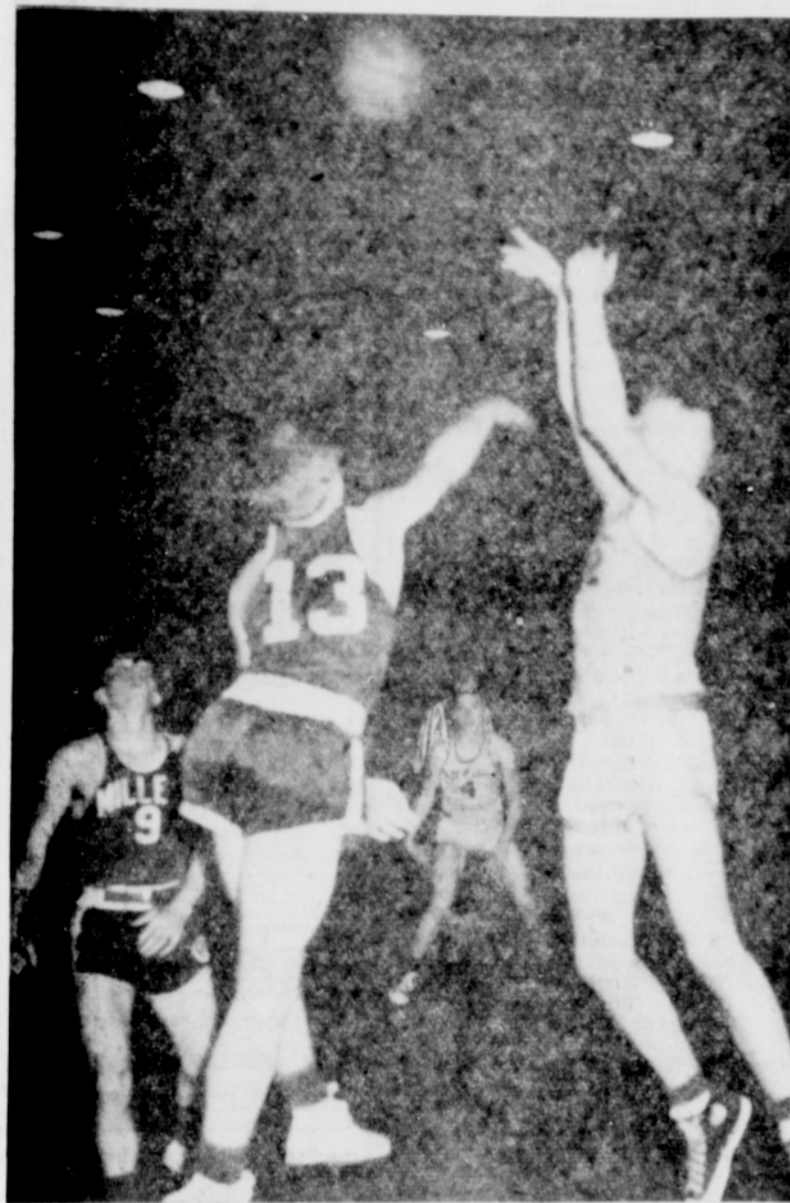

LARRY BURLESON, Lion forward, gets away a shot as Springfield guard tries fruitlessly to block the shot. The Lions won the tilt in a close 64-62 battle.

Cubs Dub Pleasant Hill 51-37 Friday

Jefferson's Cubs dumped the Pleasant Hill grade school five Friday night in a 51-37 season opener for both teams. Coach Pupke's boys were an excited crew during the first half and, according to Pupke, missed many close-in and rebound shots and muffed up several fast break attempts. It was a nip-and-tuck contest, with a couple of quick buckets giving CG a 19-15 halftime lead.

Cubs Host Junction City grade teams will host Junction City Friday night, with the inaugural contest to begin at 6:30.

CG 51: Pleasant Hill 37
McCoy, 15 F 2 Louk
Coyner, 8 F 10 Johnman
Allen, 6 C 4 Lockman
Hughes, 10 G 8 Lindley
Peterson, 8 G 11 Wright
Subs: CG—Rickard, Cobb 2, Hermann 2, Holmes, Kennedy 2, Lomberger, PH—Laird, Carden, Staley, Johnston, Martin.

MJR Climbs to Top in Women's League

MJR team of the Women's Bowling League climbed from third place tie to top spot, while Short's Grocery settled for second place and Russ & Jim's went from second place to third.

High weekly individual game and series, Audrey Zosel, 184 and 469; high team game and series, Githens Inc., 654 and 1888.

STANDINGS:	WON	LOST
MJR	21	11
Short's Grocery	20	12
Russ & Jim's	19	13
Githens Inc.	18	14
Hall & Liston	17	15
Moose	16	16
Gen. Petroleum	15	17
Fitzgerald Refrig.	12	20
Motorcycle Club	11	21
Varley's Rexall	11	21

Lady Wrestlers Pit Skill in CG Armory Fri. Nite

Lady wrestling at the CG Armory Friday night will feature Cyclone John Franco, 205 pounder from Roseburg against Joel Hussane, 218 pound Istanbul, Turkey, grappler. Advance tickets will be available at the door at 6 p.m., with events beginning at 8:30.

In the mixed tag team match, Franco and Jeanne Wilson will tackle Hussane and Jerry Hunter in a two-out-of-three falls, one-hour match.

The special event sees Jerry Hunter, 150 pounds from Springfield, Ore., tangle with Tiny Kim, 130 lbs., Honolulu, in a grudge battle. Kim expects to subdue her opponent with barrage of Judo chops.

Jeanne Wilson, 148 pound Miami, Fla., peach is pitted against Louise Taylor, 135 pounder from Redmond, Ore., in the preliminary event.