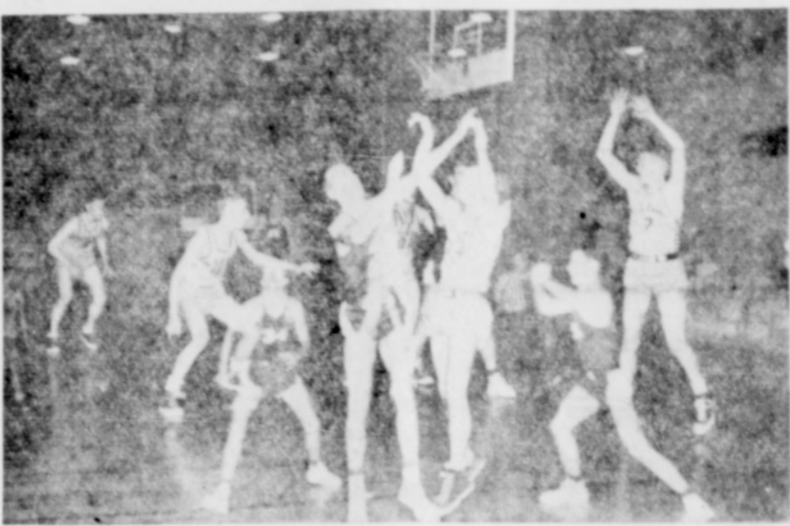

After a nip-and-tuck battle in the early moments of the game Cottage Grove put on a scoring spurt, aided by donations from Burleson, Castle, Ballew and Rice, that gave them an 18-9 first period edge.

It was this second quarter that Springfield's Bourgeois cut loose with a barrage of short hook shots and added a couple of points from the charity circle to rack up 16 of the 24 points the Millers scored in the quarter.

Grove got up to the 26 point level and could do nothing right while the Millers crept past the Lions to the 31 point mark. All CG could muster was a free throw until the dying seconds in the first half, when the Grovers put on a five point scoring spurt to win up the first half on a short end of a very close 33-32 contest.

The 31-27 lead was the largest margin enjoyed by the visiting Millers in the whole contest.

Springfield, however, had a little more to say about the contest as the Millers plugged some holes in their defense and rolled up 13 points in 2 1/2 minutes to give them a 59-55 lead in the middle of the final frame.

CG 51: Springfield 47
McCoy, 15 F 2 Louk
Coyner, 8 F 10 Johnman
Allen, 6 C 4 Lockman
Hughes, 10 G 8 Lindley
Peterson, 8 G 11 Wright
Subs: CG—Rickard, Cobb 2, Hermann 2, Holmes, Kennedy 2, Lomberger, PH—Laird, Carden, Staley, Johnston, Martin.

THAT'S RIGHT, YOU ARE SEEING DOUBLE. This pic is a double exposure shot of the "B" squad game with Springfield Friday. The players seem to be running around incoherently like a troupe of ball dancers.