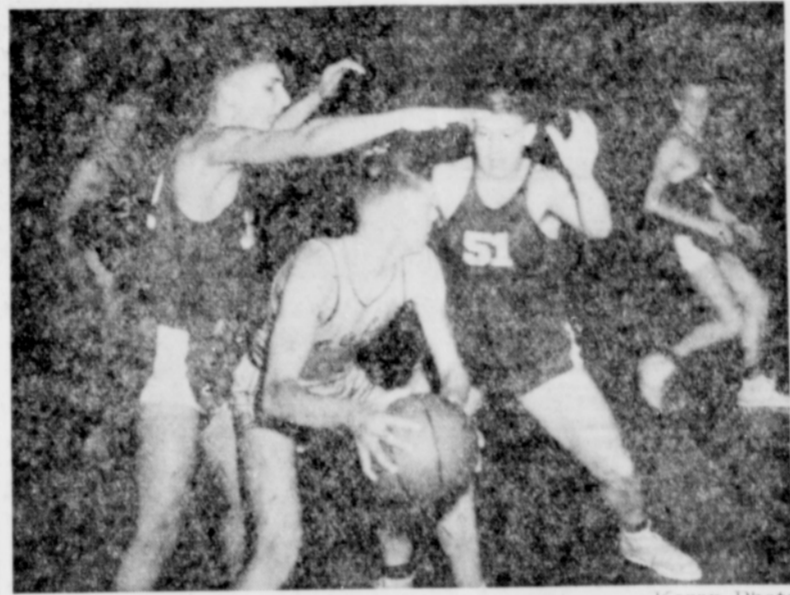

LEON HAYES, surrounded by Springfield players, finally gets his pass away during the Lion-Miller "B" squad tilt Friday. The Lions won 64-62.

Lions Dump Miller 'B' Squad 56-52

Cottage Grove's "B" squad set the scene for big brothers' win by dumping the Millers 56-52 Friday night on the Grove court. Cottage Grove led all the way until the fourth quarter, when Springfield enjoyed a brief 46-43 edge over the Lions.

"CG led the first period by a slim 14-12 margin; was ahead 33-25 at the half and 43-40 at the end of the third period. It was Hayes that put Grove back into the lead 47-46 and later added another for a 50-46 bulge.

Hayes led his teammates with 17 counters, followed by Thies with 12 and Peters with 10. Proctor and Wendel garnered 13 apiece for Springfield, with Dixon close behind with 11.

CG 56: Springfield 52
Thies, 12 F 13 Proctor
Hayes, 17 F 13 Wendel
Summers, 7 C 6 Gimby
Peters, 10 G 11 Dixon
Miller, 7 G 4 Thompson
Subs: CG—Mathews, Richardson, 3; Springfield—Saunders 2, Van Noy 3, Fletcher, Jones, Buzzard, Smith.

Such is our rising standard of living that in the next 10 years the average home will have electric products and appliances worth $5,000; today the average household investment in electrical products is $1,300.

It's a BIGGER Job Now!
Join the MARCH OF DIMES
January 3-9

NEW LOW PRICES

Fishermen!
Here's the Lightest "Fishin' 5" of All!
MERCURY Mark 5
with PUSH-BUTTON CLUTCH!

See the 15th Anniversary Mercury Line at S & S Equipment Co.
117 No. Lane Phone 146
1/2 Block No. of R. R. Depot

Gene's Maintains Half-Point Lead in Men's Bowling

Gene's Auto Service still maintains an one-half point lead in the 12 teams of the Men's Bowling League, while Kimwood Machine Co. it too close for comfort and Grable Machine Shop is right on the heels of Kimwood.

Morelock's Theatres defeated CG Recreation, 3-1, with Z. Berger of the Recreation rolling 176 and L. J. McLaughlin, also on the Recreation team, 477.

STANDINGS	WON	LOST
Gene's Auto Service	13 1/2	6 1/2
Kimwood Machine Co.	13	7
Grable Machine Shop	12	8
CG Recreation	11	9
Randall & Woolcott	10 1/2	9 1/2
Grove Tavern	10	10
Moose	10	6
Kelly's Market	9	11
B&H Feed Store	8	12
CG Lumber Co.	7	9
Morelock's Theatres	7	9
CG Fire Dept.	1	15

Can't Use It? SELL IT THROUGH THE WANT ADS

Lions Lambast Oakridge 62-42

The Cottage Grove Lions extended their win streak to three games Tuesday night as they scalped the Oakridge Warriors 62-42 in their second district win of the season.

Grove led by a 9-2 margin early in the first period, but a scoring spree by Oakridge gave the Warriors a 16-13 first quarter lead. This was the largest bulge the Warriors ever held.

Cottage Grove racked up 15 points in the third frame to cap a 46-34 lead and 16 points in the final period. Oakridge, in the meantime, could manage to garner

only eight points in each quarter. Cottage Grove's "B" squad lost its second game of the season when the Warriors beat them 52-47.