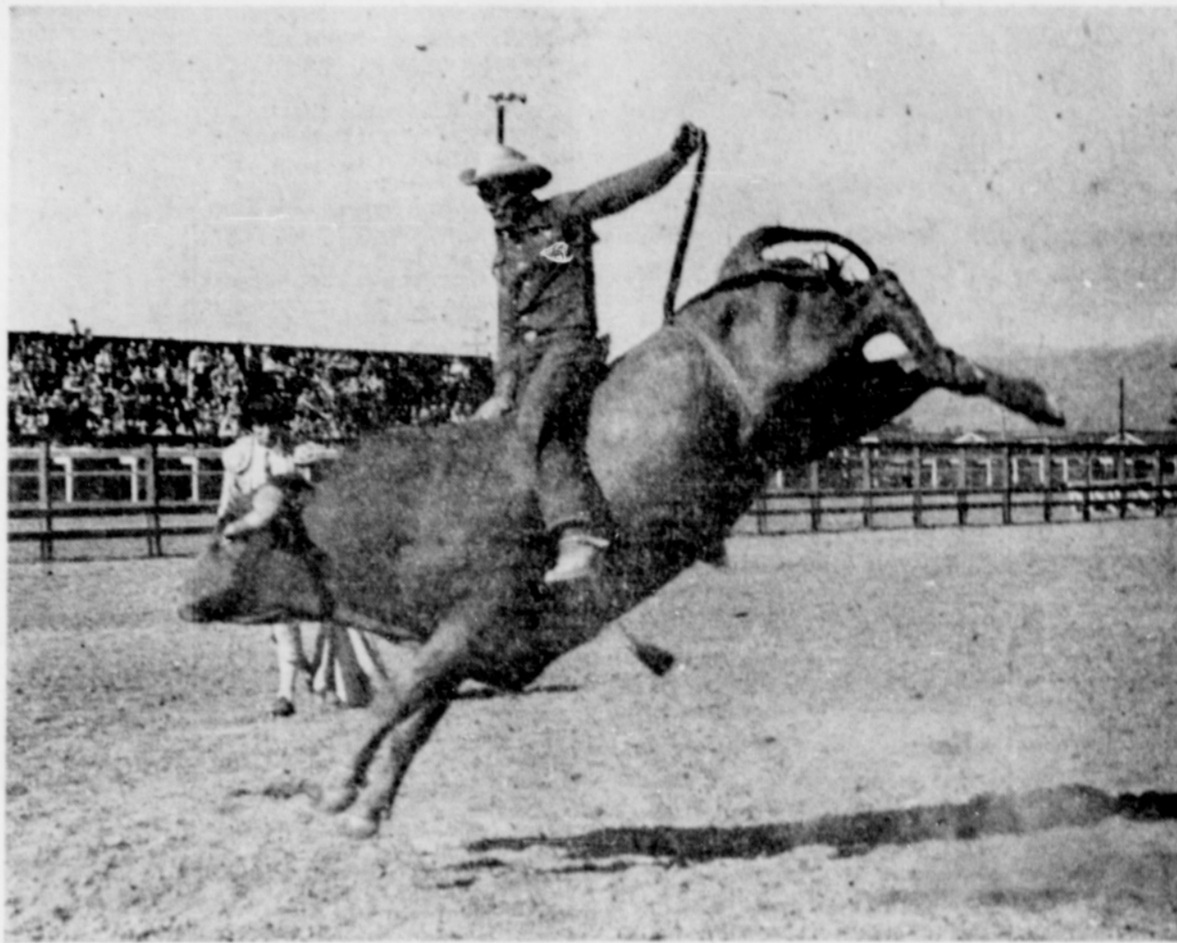

THANKS FOR EVERYTHING

We, the members of the Cottage Grove Riding club wish to publicly extend our thanks for the friendly interest, the aid and cooperation extended the Cottage Grove Rodeo. It is our hope that this can be made into a wholesome community event; an event in which the entire North Douglas-South Lane County area can be proud.

Not only do we appreciate the public support given the rodeo during the past years, but we are deeply grateful for the cooperation and interest shown by the Cottage Grove business people in agreeing to close their places of business so that store employes may see the rodeo on Saturday the 15th, if they so desire. It is our hope that we can put on an entertainment that will merit 100 per cent cooperation from every one in the future years to come and it is not our desire to promote discord or factions within the community by asking you to support a so-called community event with which you are not in accord. You be the judge.

The following stores and places of business agreed to close their places of business on Saturday July 15th:

From 11:00 a.m. to 11:30 a.m. during the parade

From 1:30 p.m. to 5:00 during the afternoon rodeo, reopening at 5:00 p.m. and remaining open until 7:00 p.m. (The two-hour reopening period following the rodeo, however, is optional with the individual merchant.)