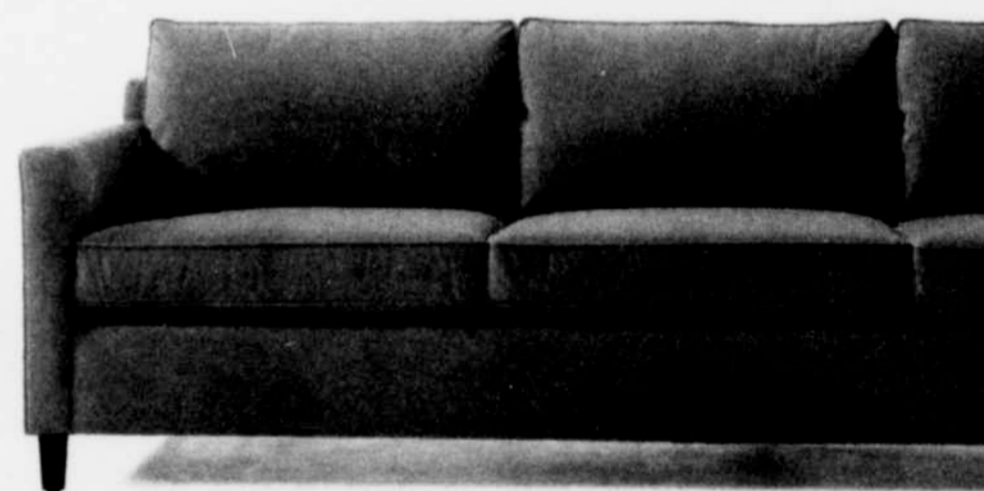

THE SPECIAL ORDER PLUS EVENT

SAVE 20% THRU 5/8
ON SPECIAL ORDER UPHOLSTERY,
PLUS ALL TABLES/STORAGE,
RUGS, LIGHTING & ACCESSORIES.

UPHOLSTERY: SELECT FROM 450+ FRAME
STYLES AND 300+ FABRIC AND LEATHERS
(OR USE YOUR OWN). MADE IN THE USA AND
DELIVERED IN LESS THAN SIX SHORT WEEKS.

CHESTER SOFA 90"w x 38"d x 33"h special orders in fabric from ~~\$2460~~ NOW \$1968 **MARILYN LAMP** in honey gold 27"h ~~\$220~~ NOW \$176
VANDYKE TALL DOOR/DRAWER CHEST 53"w x 19"d x 43"h ~~\$2495~~ NOW \$1996

LAYLA QUEEN BED 64"w x 90"d x 62"h special orders in fabric from ~~\$2360~~ NOW \$1888 **MONDRIAN ROUND SIDE TABLE** 28"w x 28"d x 22"h ~~\$870~~ NOW \$696
MARTIN SOFA 90"w x 35"d x 31"h special orders in fabric from ~~\$1910~~ NOW \$1528 *Because they are specially priced: love and stock options plus programs are not included.