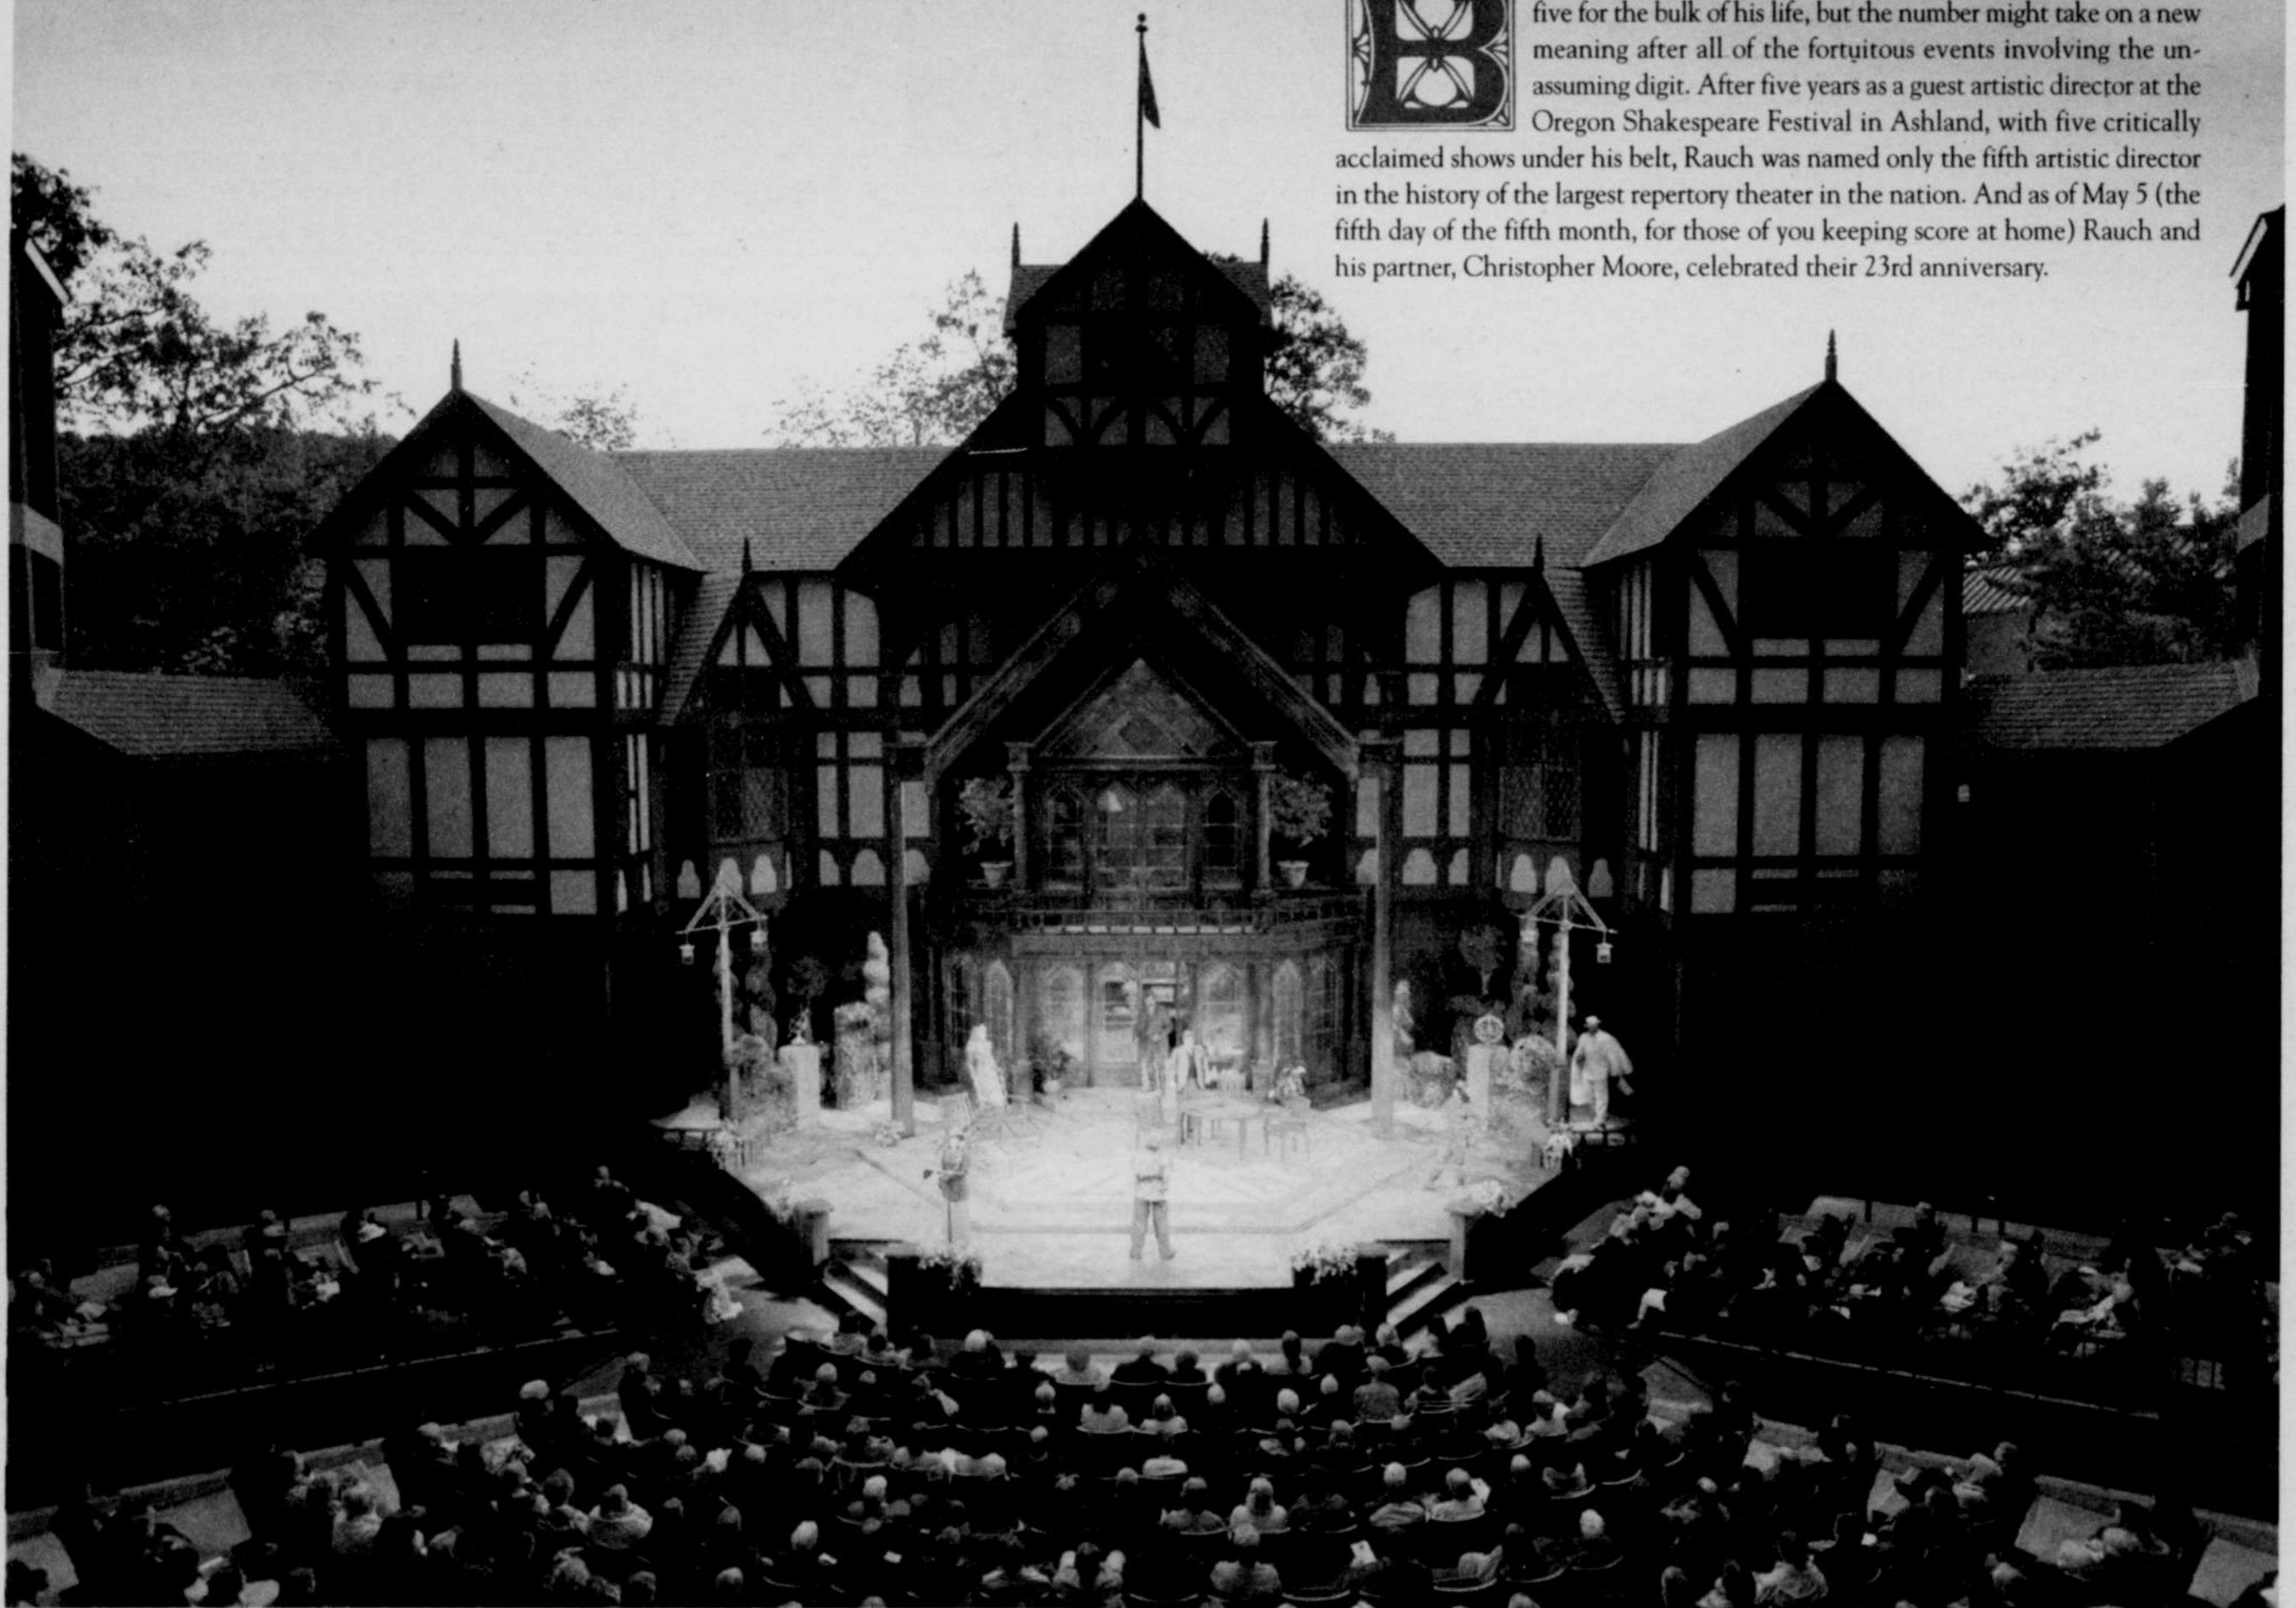

# Southern Comfort

## Oregon Shakespeare Festival hires new out and proud artistic director

by Chelsea Fine

Bill Rauch might not have paid much attention to the number five for the bulk of his life, but the number might take on a new meaning after all of the fortuitous events involving the unassuming digit. After five years as a guest artistic director at the Oregon Shakespeare Festival in Ashland, with five critically acclaimed shows under his belt, Rauch was named only the fifth artistic director in the history of the largest repertory theater in the nation. And as of May 5 (the fifth day of the fifth month, for those of you keeping score at home) Rauch and his partner, Christopher Moore, celebrated their 23rd anniversary.

Open to the sky, the outdoor Elizabethan Stage seats 1,200 people at the Oregon Shakespeare Festival in Ashland.

under **U** 4men  
designer underwear & swimwear

BUY 2 GET 1

**FREE**

westernwear

507 SW BROADWAY  
www.underU4men.com