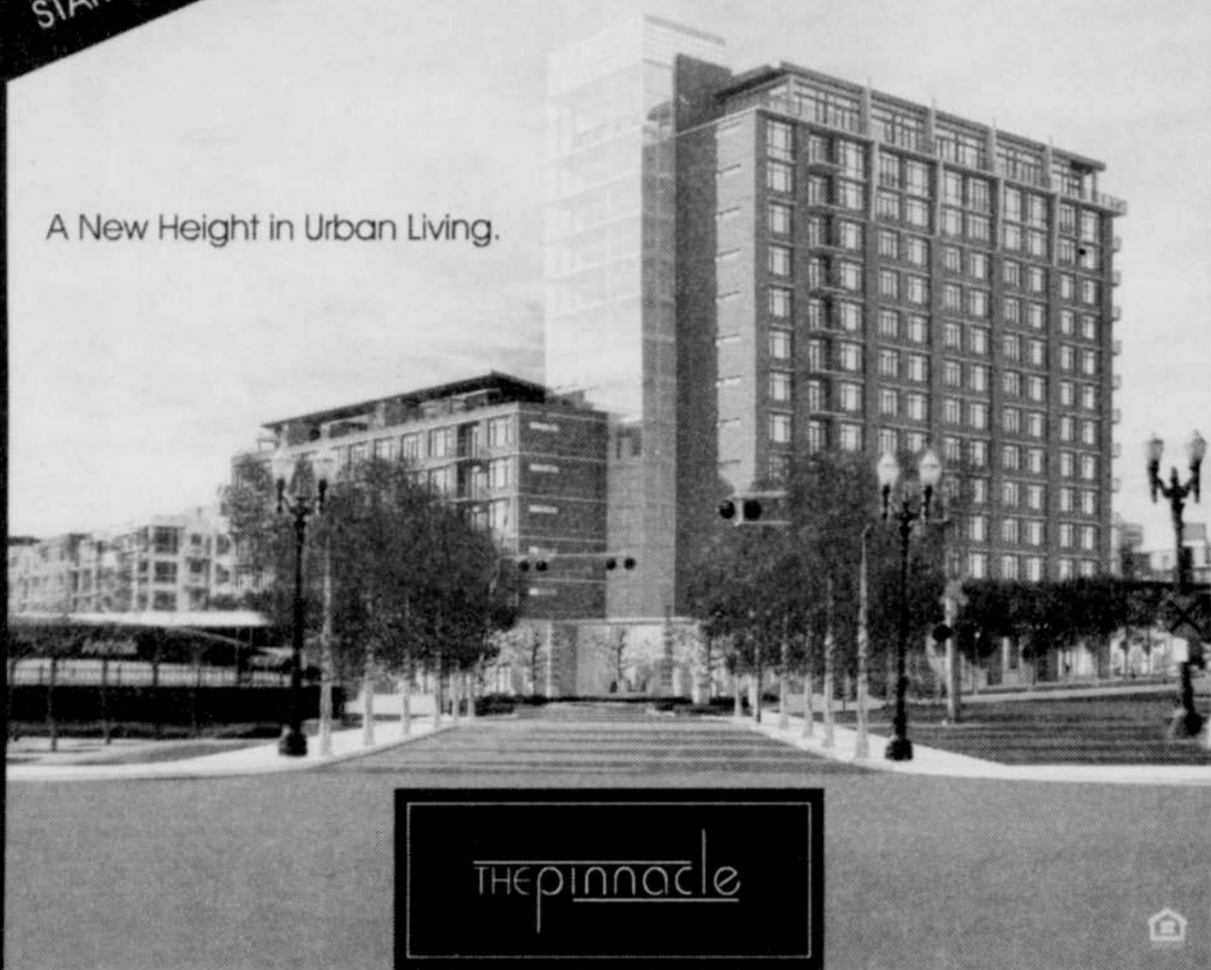

PLAN YOUR SPRING MOVE NOW.
STARTING IN THE LOW \$200ks

A New Height in Urban Living.

THE PINNACLE

COME SEE THE PEARL'S LATEST WORK OF MODERN ART.

- Traditional Lofts | One-Bedroom | One-Bedroom + Den
- Two-Bedroom | Live-Work Spaces | Penthouses
- ■ ■
- Gateway to the north end of the Pearl District
- ■ ■
- On the Portland Streetcar line
- ■ ■
- Luxury units from the low \$200k to \$1 million plus
- ■ ■
- Dramatic courtyard leading to the Waterfront
- ■ ■
- Adjacent to two city park sites

SUBARU
DRIVEN BY WHAT'S INSIDE.

American's Car & Truck Store