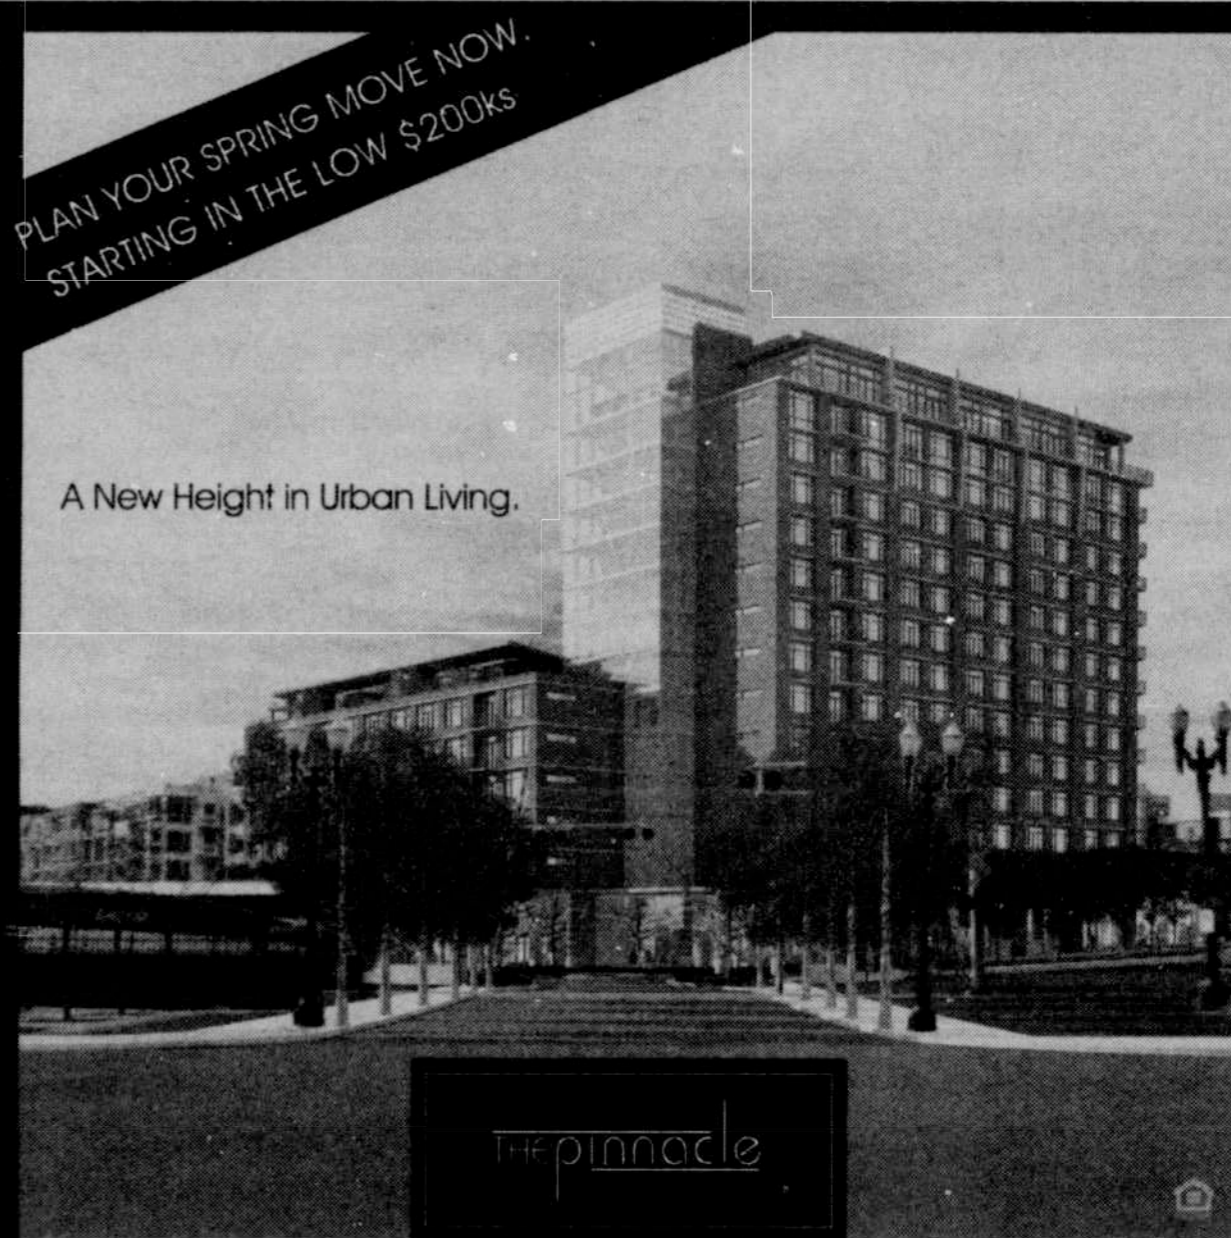

www.multcojobs.org

PLAN YOUR SPRING MOVE NOW.
STARTING IN THE LOW \$200ks

A New Height in Urban Living.

the pinnacle

COME SEE THE PEARL'S LATEST WORK OF MODERN ART.

Traditional Lofts | One-Bedroom | One-Bedroom + Den
Two-Bedroom | Live-Work Spaces | Penthouses

Gateway to the north end of the Pearl District

On the Portland Streetcar line

Luxury units from the low \$200k to \$1 million plus

Dramatic courtyard leading to the Waterfront

Adjacent to two city park sites