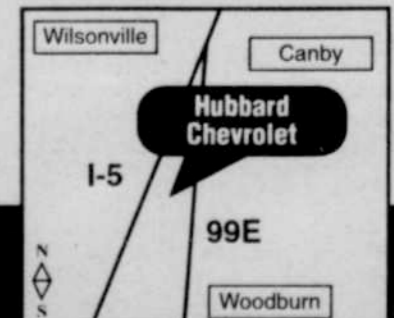

Hours:  
M-F 9:00-7:00pm  
Sat 9:00-6:00pm  
Closed Sundays

Stop by & See the ALL NEW Colorado!

Stop by & See the ALL NEW Malibu!

Where the Heck is Hubbard?

CHEVY WE'LL BE THERE

Integrity, Quality and Service