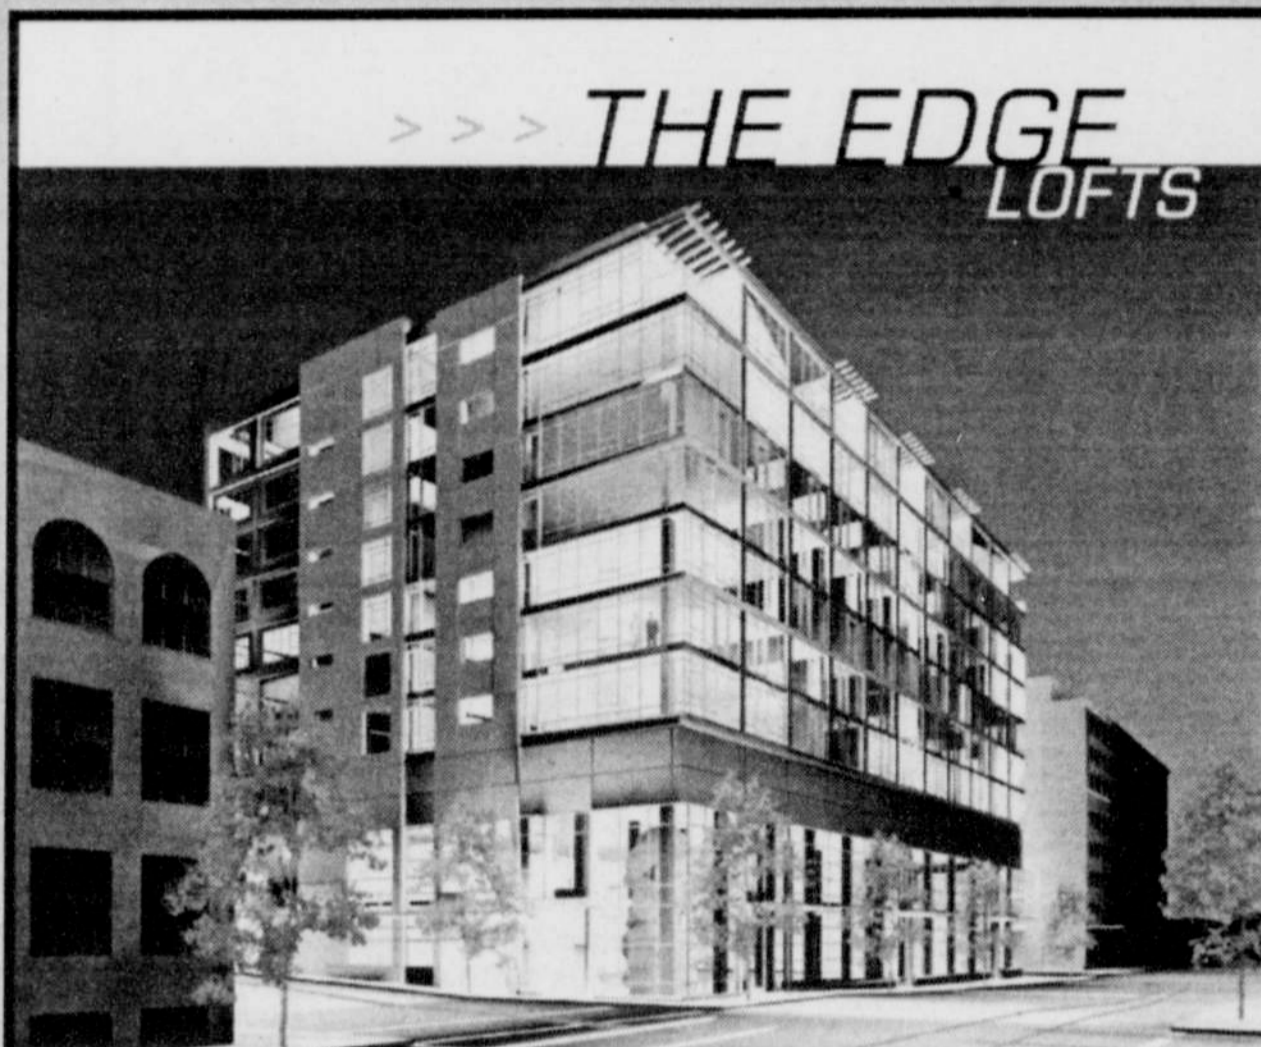

503/224-8657
431 NW 9th Avenue • Portland, OR 97209

>>> THE EDGE LOFTS

LOFTS AT THE EDGE

MODERN DESIGN
URBAN LIVING

NW 14th & Kearney
in Portland's Pearl District

840-2,500 SF Lofts
From \$210,000

Sales Office: 1122 NW Glisan
Open: Tue - Fri 10am-5pm
Sat 11am-5pm, Sun 12-4pm