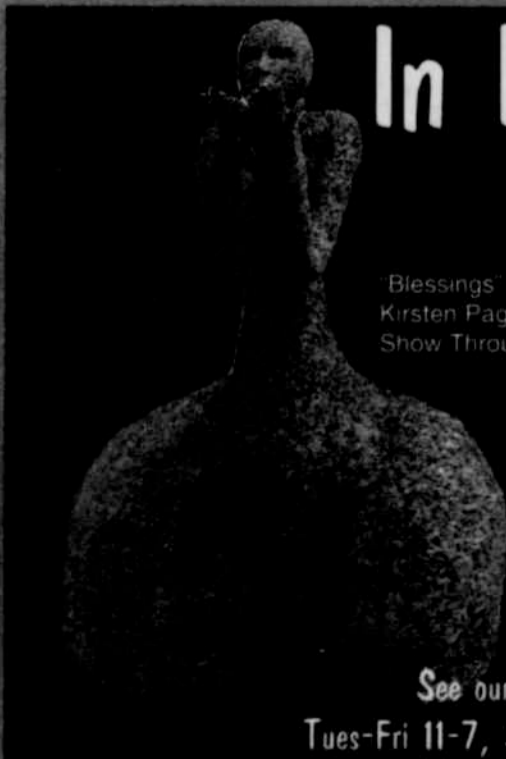

In Her Image Gallery

Blessings
Kirsten Page Bennett
Show Through June

Kirsten Page Bennett
Artist Reception
Sunday, June 1st, Noon-5pm

See our website for First Sunday shows: www.inherimagegallery.com
Tues-Fri 11-7, Sat-Sun 12-5 • 3208 SE Hawthorne • 503-231-3726