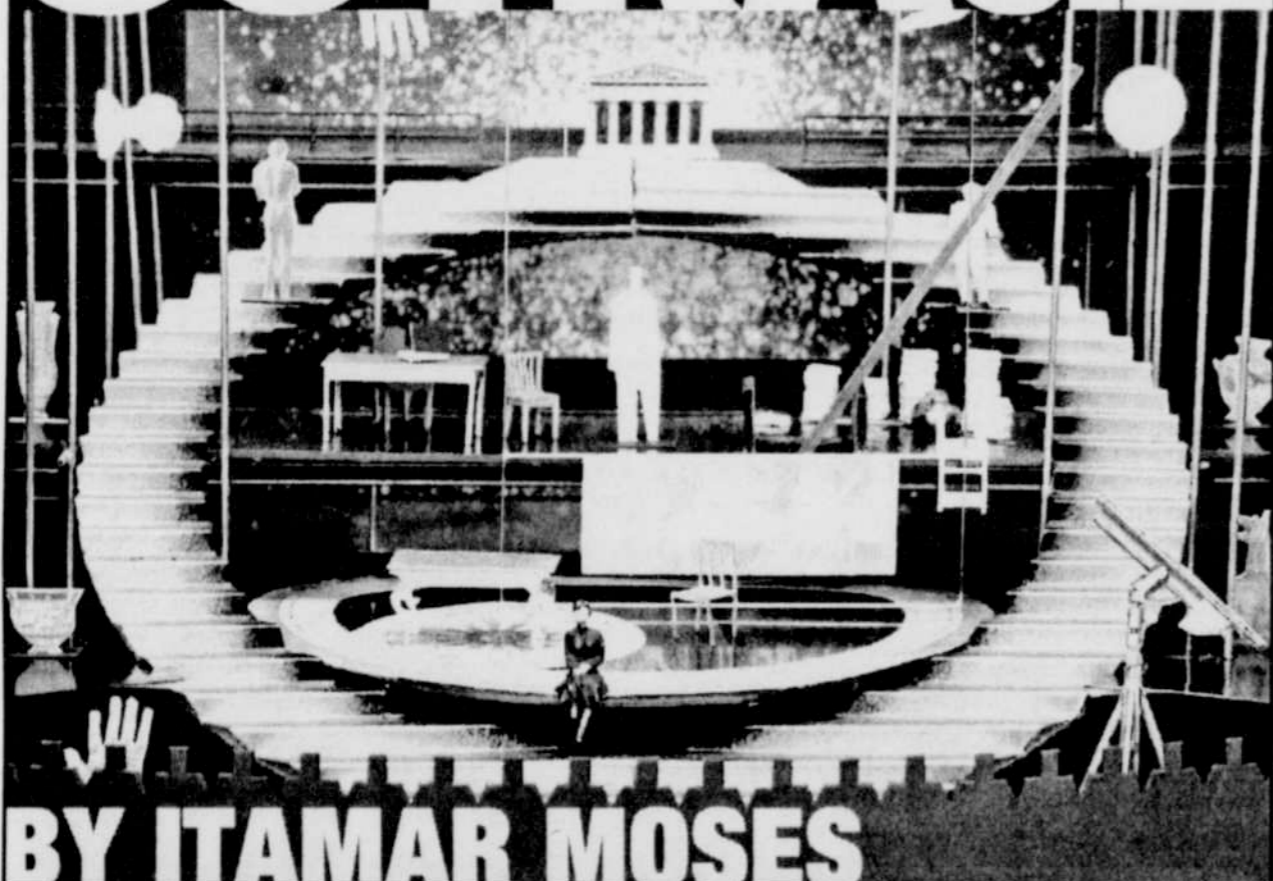

PORTLAND  
Center  
Stage

"Outrage is perhaps the most ambitious play by a new playwright that I've read in the past decade."

-Chris Coleman

# OUTRAGE

BY ITAMAR MOSES

PORTLAND CENTER STAGE  
IN THE NEWMARK THEATRE  
1111 SW BROADWAY AND MAIN  
FEBRUARY 18 - MARCH 9, 2003  
503.274.6588 | WWW.PCS.ORG

**TUESDAY, FEBRUARY 25, 2003  
GAY AND LESBIAN AUDIENCE NIGHT!**