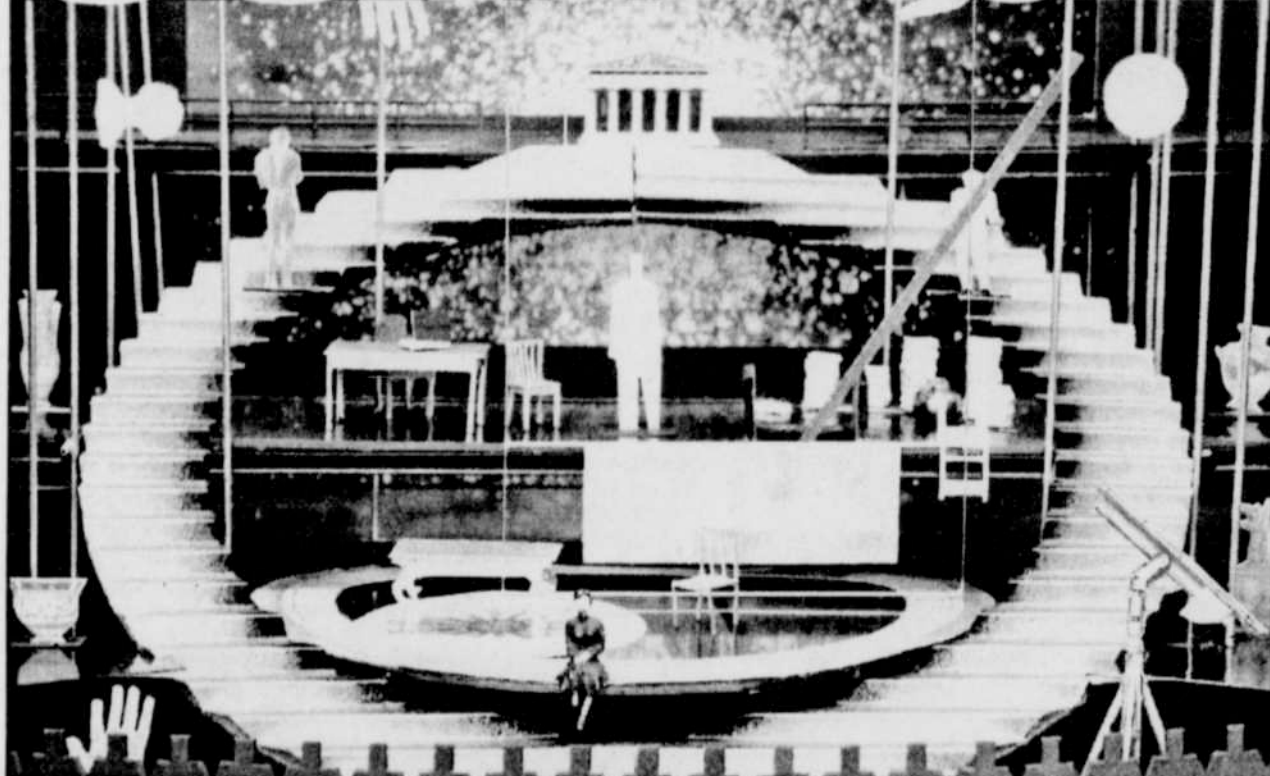

PORTLAND
Center
Stage

"Outrage is perhaps the most ambitious play by a new playwright that I've read in the past decade."

-Chris Coleman

OUTRAGE

BY ITAMAR MOSES

PORTLAND CENTER STAGE
IN THE NEWMARK THEATRE
1111 SW BROADWAY AND MAIN
FEBRUARY 18 - MARCH 9, 2003
503.274.6588 | WWW.PCS.ORG