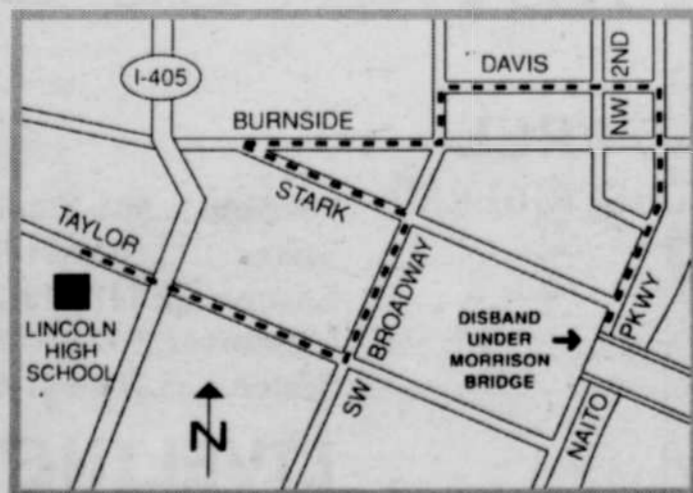

### THE PARADE

- \* Step off will be at 12:30 p.m. from Lincoln High School at 1600 S.W. Salmon St.
- \* The Parade will leave Lincoln and go east down Taylor St. to Broadway.
- \* At Broadway, we will head north to Stark St., turn left and head west up Stark to Burnside.
- \* At Burnside, the parade will make a sharp right turn and head east towards the Willamette River.
- \* At Broadway, we will turn left and head north to Davis St.
- \* At Davis, the parade takes a right to Naito Parkway.
- \* At Naito, we take a right to the disband area under the Morrison Bridge.