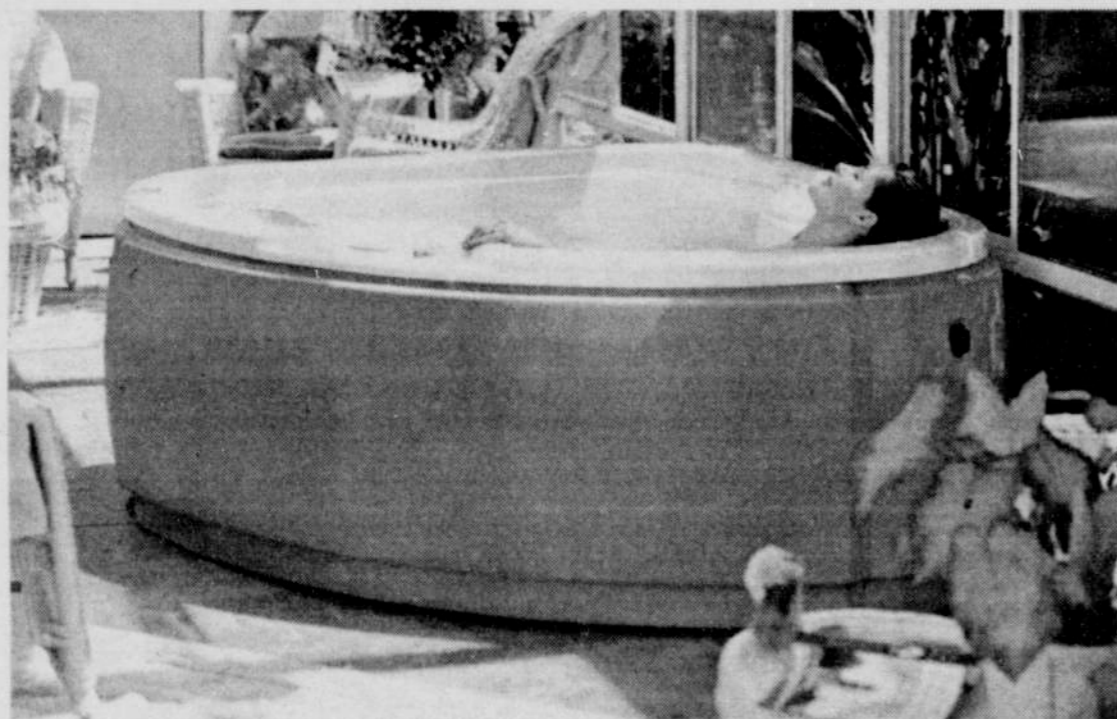

Oregon HotSpring Spas

One of Life's Rewards

Solana™ is the elegant new spa, designed specifically for indoor use, that provides soothing hydromassage in the comfort of your home.

- Perfect spa for two
- Simply plug into a dedicated, standard 115v outlet
- Delivery and set-up are a breeze
- Exclusive to Oregon HotSpring® Spas, Inc.

Visit our showroom today and discover how easily the new Solana spa can fit into your home and your life.

www.orphotspas.com

SOLANA.
Serenity made simple.

www.solanaspa.com

Beaverton: 10367 SW Canyon Rd (503)643-5002