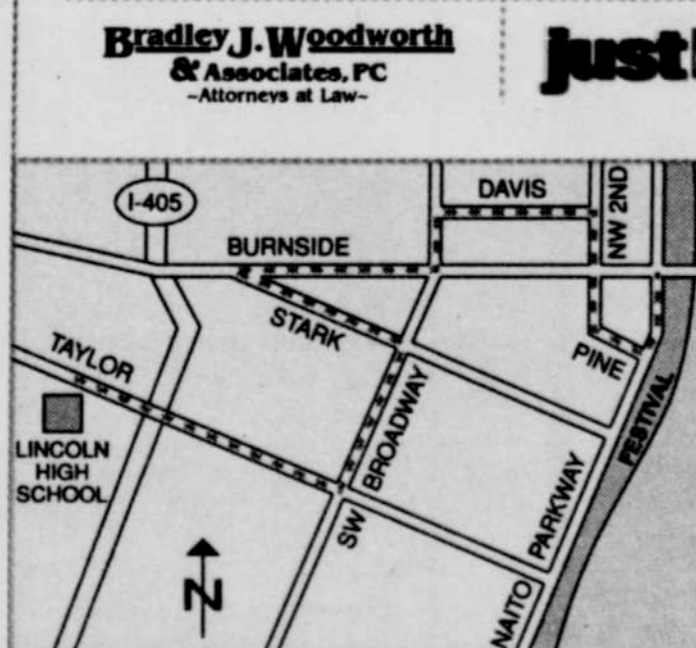

WE'RE PROUD OF OUR 2001 SPONSORS

Equity Foundation: Investing in Dignity

Willamette Week

Boxxes Big

Bud Light

Absolut Citron: Country of Sweden www.absolut.com

Just Out

THE PARADE
 JUNE 17, 2001
 Line up starting at 9:30 a.m. at Lincoln High School
 STEP OFF: 12:30 p.m.